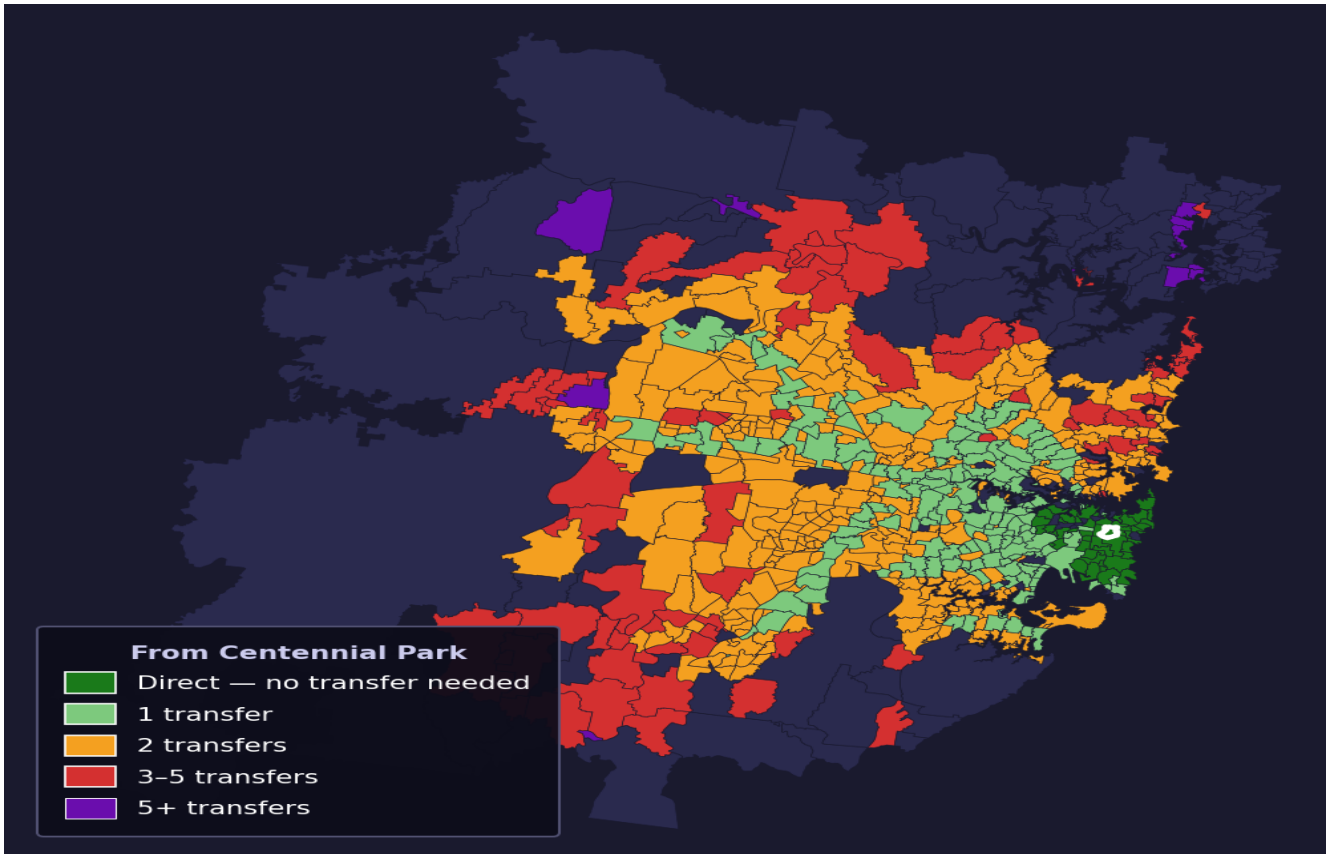

Centennial Park

Rank #56 of 781 suburbs

Composite 77 _{/100}	Journey Quality 88 _{/100}	Cost Efficiency 64 _{/100}	Connectivity 71 _{/100}
---	---	---	--

Direct (0 transfers)	55 of 781
1 transfer	174 of 781
2 transfers	325 of 781
3-5 transfers	89 of 781
5+ transfers	137 of 781

Destination	Time	Single Trip	Weekly
Sydney CBD	29 min	\$3.14	\$31.40/wk
Parramatta	104 min	\$4.67	\$46.04/wk
Sydney Airport	94 min	\$4.49	
Macquarie Park	78 min	\$4.92	\$47.94/wk
Olympic Park	160 min	\$7.43	\$50.00/wk