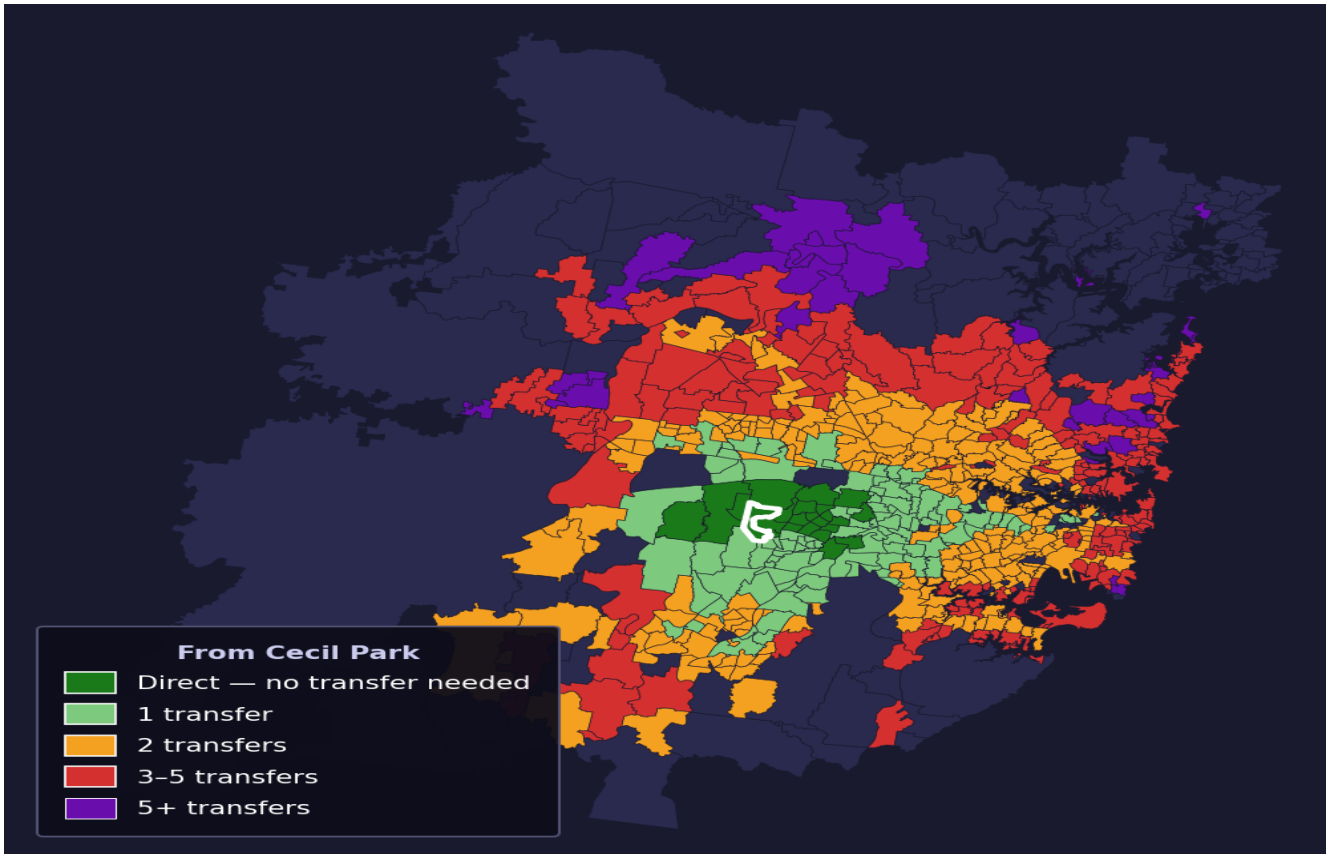

Cecil Park

Rank #650 of 781 suburbs

Composite 50 _{/100}	Journey Quality 17 _{/100}	Cost Efficiency 98 _{/100}	Connectivity 58 _{/100}
---	---	---	--

Direct (0 transfers)	23 of 781
1 transfer	113 of 781
2 transfers	265 of 781
3-5 transfers	207 of 781
5+ transfers	172 of 781

Destination	Time	Single Trip	Weekly
Sydney CBD	158 min	\$9.20	\$50.00/wk
Parramatta	78 min	\$4.98	\$48.38/wk
Sydney Airport	206 min	\$9.16	
Macquarie Park	125 min	\$7.01	\$50.00/wk
Olympic Park	151 min	\$7.06	\$50.00/wk