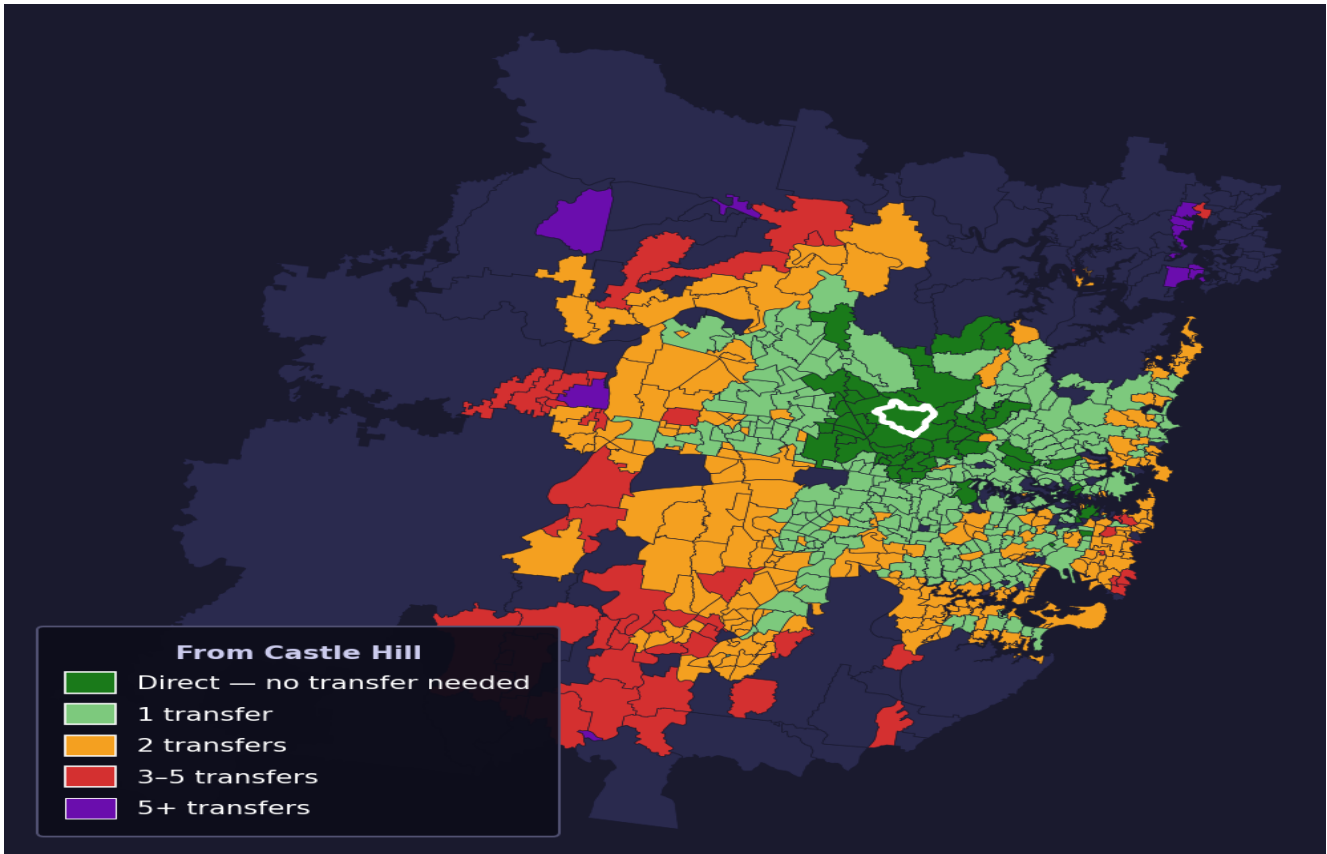

# Castle Hill

Rank #87 of 781 suburbs

<b>Composite</b> <b>76</b> <sub>/100</sub>	<b>Journey Quality</b> <b>77</b> <sub>/100</sub>	<b>Cost Efficiency</b> <b>73</b> <sub>/100</sub>	<b>Connectivity</b> <b>76</b> <sub>/100</sub>
---	---	---	--

<b>Direct (0 transfers)</b>	<b>54 of 781</b>
<b>1 transfer</b>	<b>277 of 781</b>
<b>2 transfers</b>	<b>260 of 781</b>
<b>3-5 transfers</b>	<b>53 of 781</b>
<b>5+ transfers</b>	<b>136 of 781</b>

Destination	Time	Single Trip	Weekly
Sydney CBD	49 min	\$4.34	<b>\$43.40/wk</b>
Parramatta	57 min	\$4.44	<b>\$44.18/wk</b>
Sydney Airport	127 min	\$5.79	
Macquarie Park	29 min	\$3.76	<b>\$37.60/wk</b>
Olympic Park	80 min	\$5.79	<b>\$50.00/wk</b>