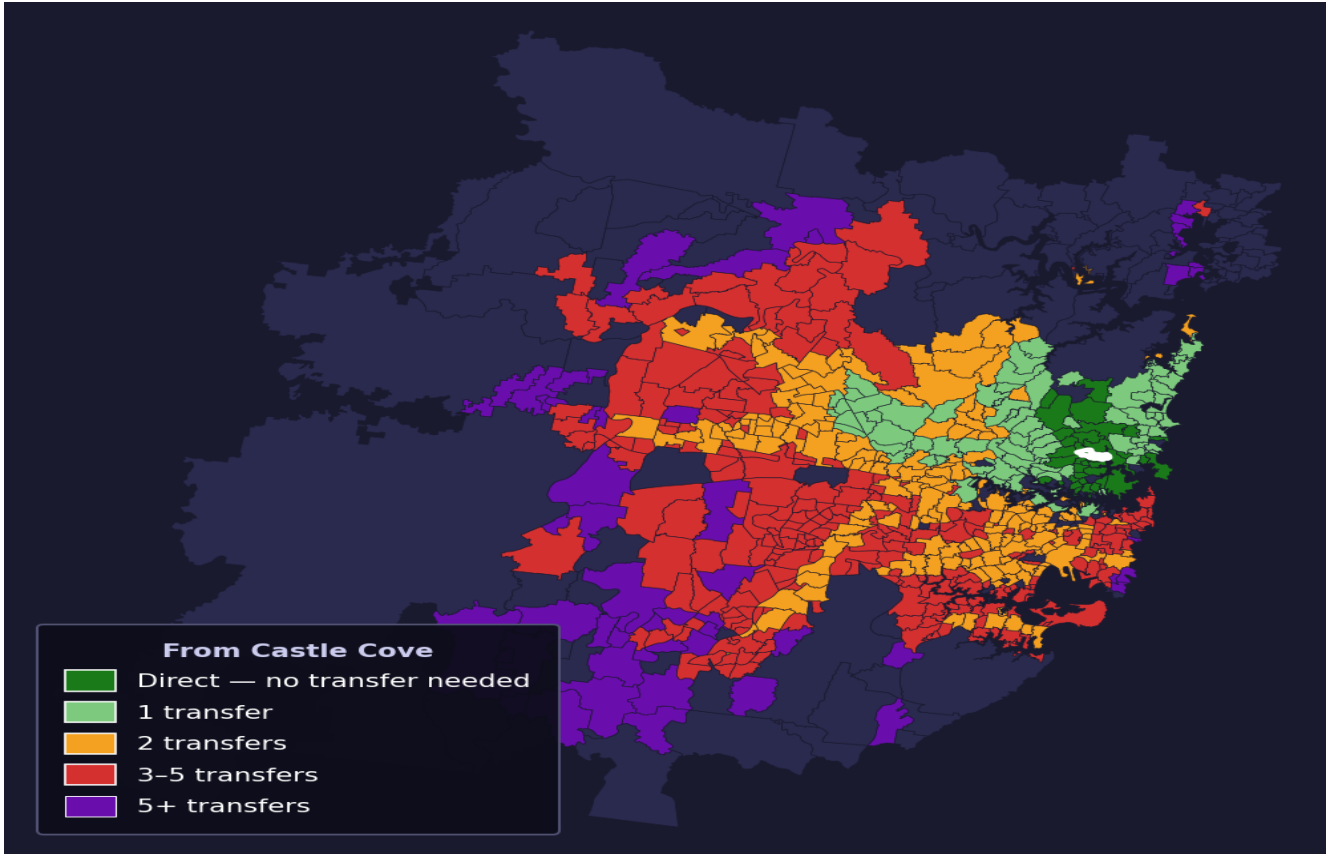

# Castle Cove

Rank #232 of 781 suburbs

<b>Composite</b> <b>70</b> <sub>/100</sub>	<b>Journey Quality</b> <b>75</b> <sub>/100</sub>	<b>Cost Efficiency</b> <b>76</b> <sub>/100</sub>	<b>Connectivity</b> <b>56</b> <sub>/100</sub>
---	---	---	--

<b>Direct (0 transfers)</b>	<b>38 of 781</b>
<b>1 transfer</b>	<b>92 of 781</b>
<b>2 transfers</b>	<b>191 of 781</b>
<b>3-5 transfers</b>	<b>276 of 781</b>
<b>5+ transfers</b>	<b>183 of 781</b>

Destination	Time	Single Trip	Weekly
Sydney CBD	52 min	\$4.24	<b>\$42.37/wk</b>
Parramatta	124 min	\$8.30	<b>\$50.00/wk</b>
Sydney Airport	145 min	\$6.23	
Macquarie Park	77 min	\$4.76	<b>\$47.60/wk</b>
Olympic Park	136 min	\$7.10	<b>\$50.00/wk</b>