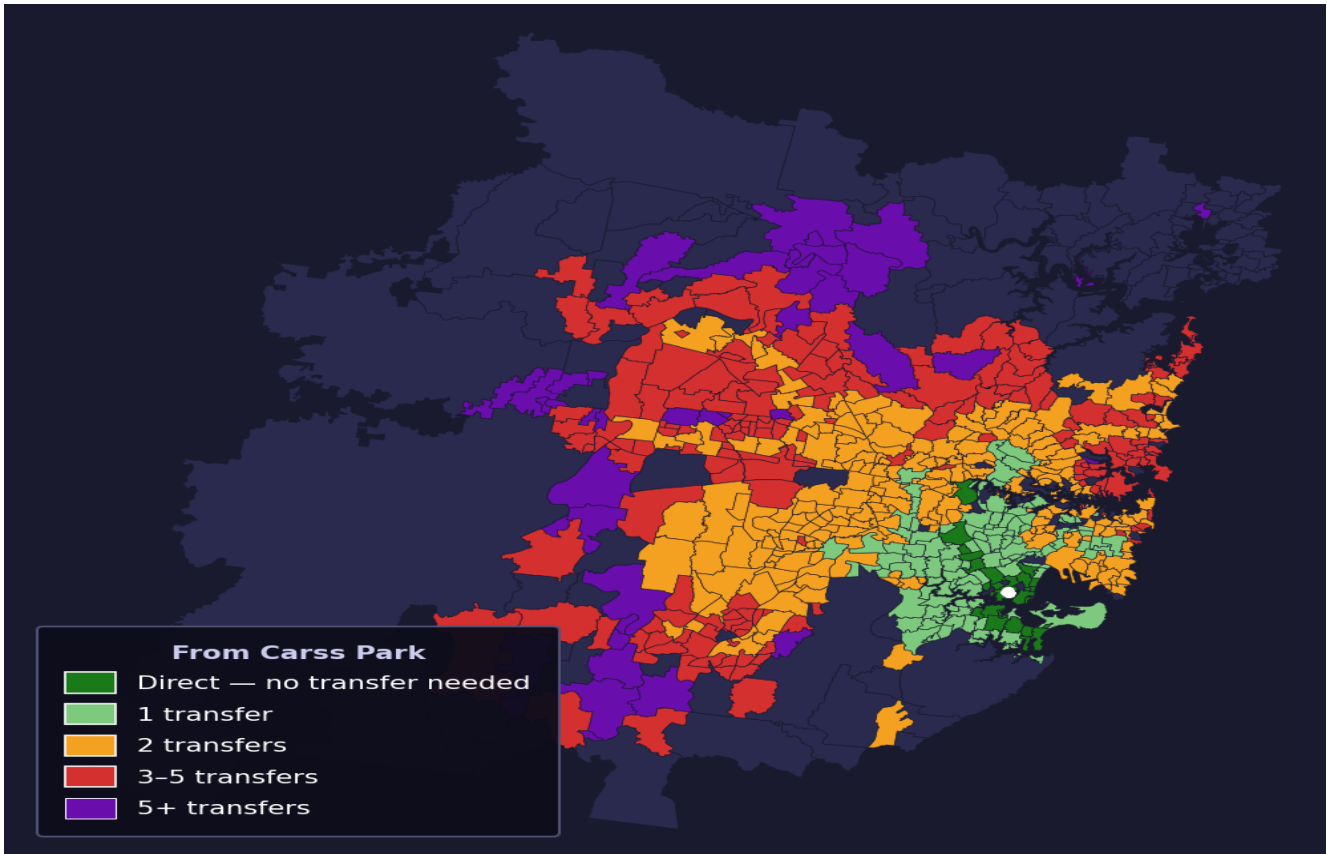

# Carss Park

Rank #497 of 781 suburbs

<b>Composite</b> <b>57</b> <sub>/100</sub>	<b>Journey Quality</b> <b>34</b> <sub>/100</sub>	<b>Cost Efficiency</b> <b>94</b> <sub>/100</sub>	<b>Connectivity</b> <b>59</b> <sub>/100</sub>
---	---	---	--

<b>Direct (0 transfers)</b>	<b>28 of 781</b>
<b>1 transfer</b>	<b>119 of 781</b>
<b>2 transfers</b>	<b>258 of 781</b>
<b>3-5 transfers</b>	<b>197 of 781</b>
<b>5+ transfers</b>	<b>178 of 781</b>

Destination	Time	Single Trip	Weekly
Sydney CBD	127 min	\$7.37	\$50.00/wk
Parramatta	187 min	\$9.90	\$50.00/wk
Sydney Airport	103 min	\$5.72	
Macquarie Park	168 min	\$8.84	\$50.00/wk
Olympic Park	137 min	\$7.76	\$50.00/wk