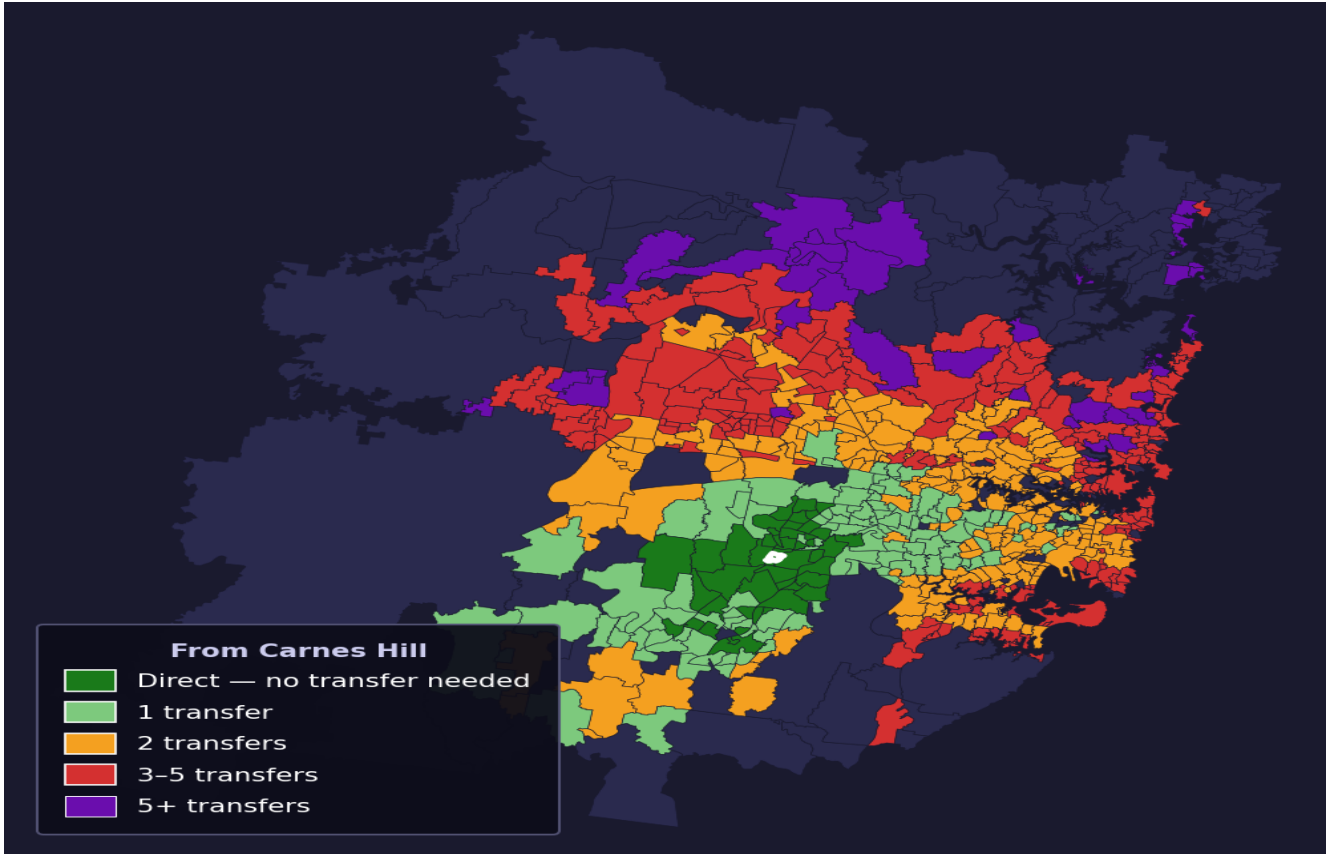

Carnes Hill

Rank #570 of 781 suburbs

Composite 54 /100	Journey Quality 26 /100	Cost Efficiency 96 /100	Connectivity 60 /100
------------------------------------	--	--	---------------------------------------

Direct (0 transfers)	47 of 781
1 transfer	120 of 781
2 transfers	222 of 781
3-5 transfers	219 of 781
5+ transfers	172 of 781

Destination	Time	Single Trip	Weekly
Sydney CBD	143 min	\$6.14	\$50.00/wk
Parramatta	125 min	\$8.42	\$50.00/wk
Sydney Airport	188 min	\$9.05	
Macquarie Park	196 min	\$8.19	\$50.00/wk
Olympic Park	145 min	\$7.07	\$50.00/wk