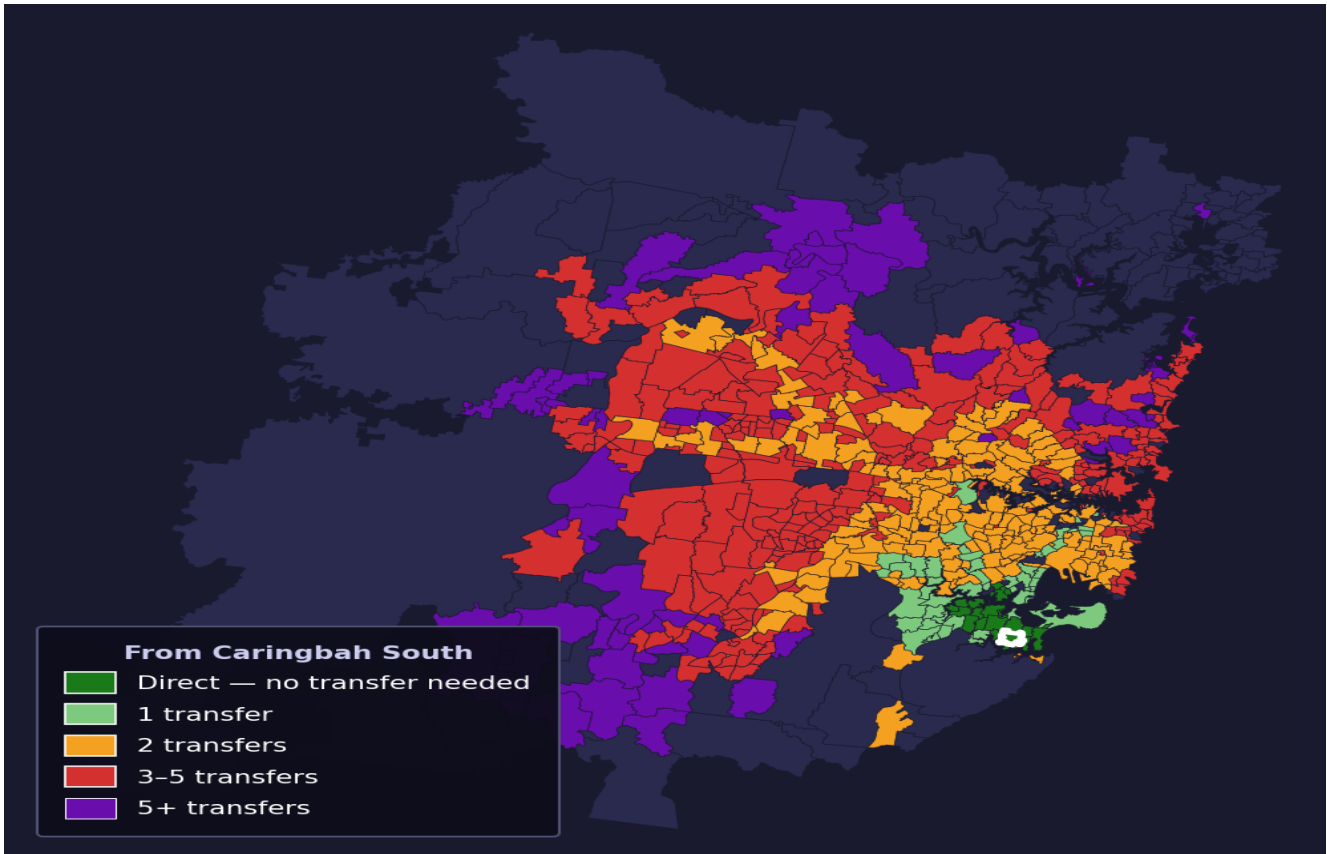

Caringbah South

Rank #377 of 781 suburbs

Composite 63 _{/100}	Journey Quality 57 _{/100}	Cost Efficiency 89 _{/100}	Connectivity 50 _{/100}
---	---	---	--

Direct (0 transfers)	23 of 781
1 transfer	48 of 781
2 transfers	211 of 781
3-5 transfers	290 of 781
5+ transfers	208 of 781

Destination	Time	Single Trip	Weekly
Sydney CBD	86 min	\$4.34	\$43.40/wk
Parramatta	130 min	\$6.37	\$50.00/wk
Sydney Airport	97 min	\$5.48	
Macquarie Park	147 min	\$6.37	\$50.00/wk
Olympic Park	129 min	\$7.58	\$50.00/wk