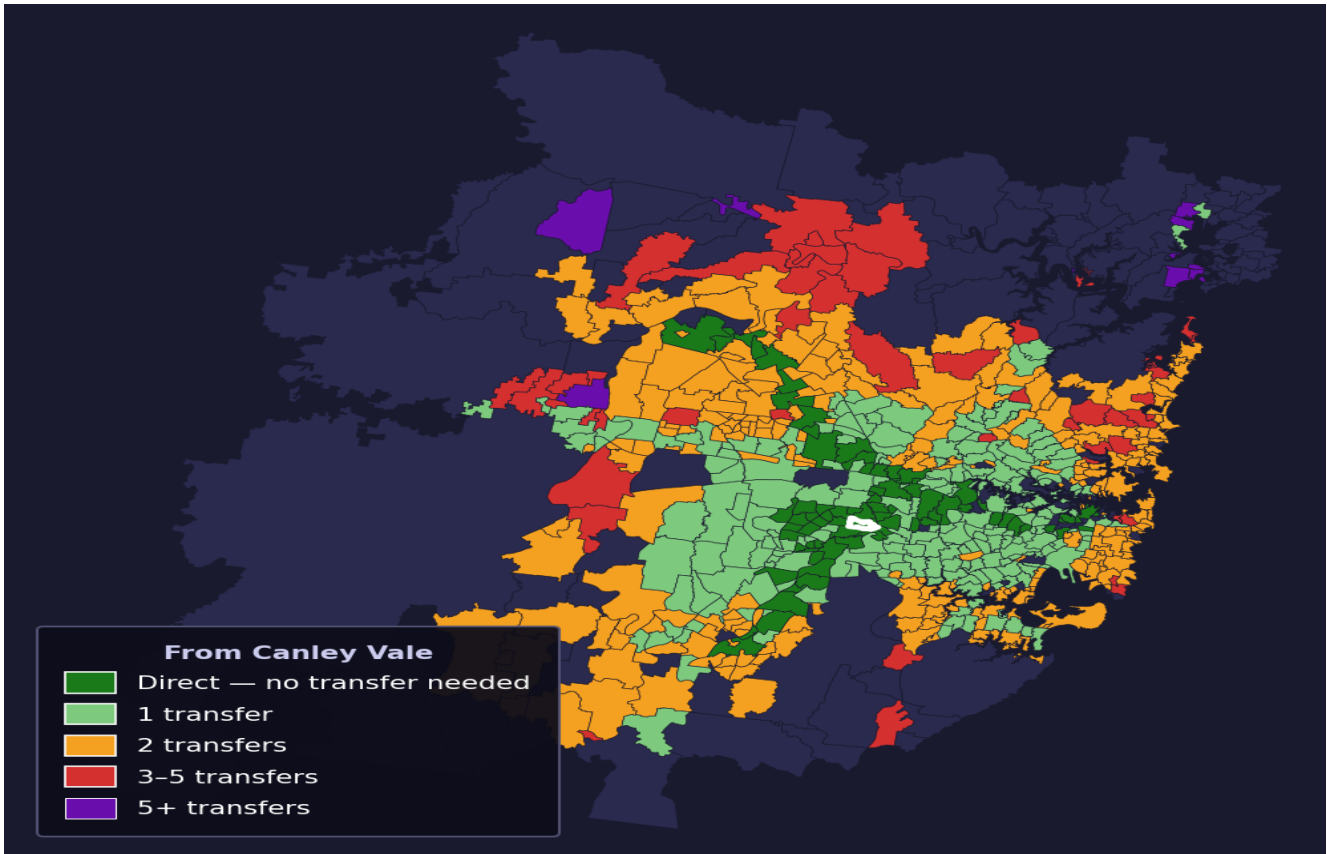

Canley Vale

Rank #260 of 781 suburbs

Composite 68 /100	Journey Quality 49 /100	Cost Efficiency 93 /100	Connectivity 77 /100
------------------------------------	------------------------------------------	------------------------------------------	---------------------------------------

Direct (0 transfers)	82 of 781
1 transfer	241 of 781
2 transfers	273 of 781
3-5 transfers	50 of 781
5+ transfers	134 of 781

Destination	Time	Single Trip	Weekly
Sydney CBD	100 min	\$5.19	\$42.24/wk
Parramatta	79 min	\$5.07	\$48.68/wk
Sydney Airport	118 min	\$6.12	
Macquarie Park	128 min	\$7.16	\$50.00/wk
Olympic Park	84 min	\$5.23	\$50.00/wk