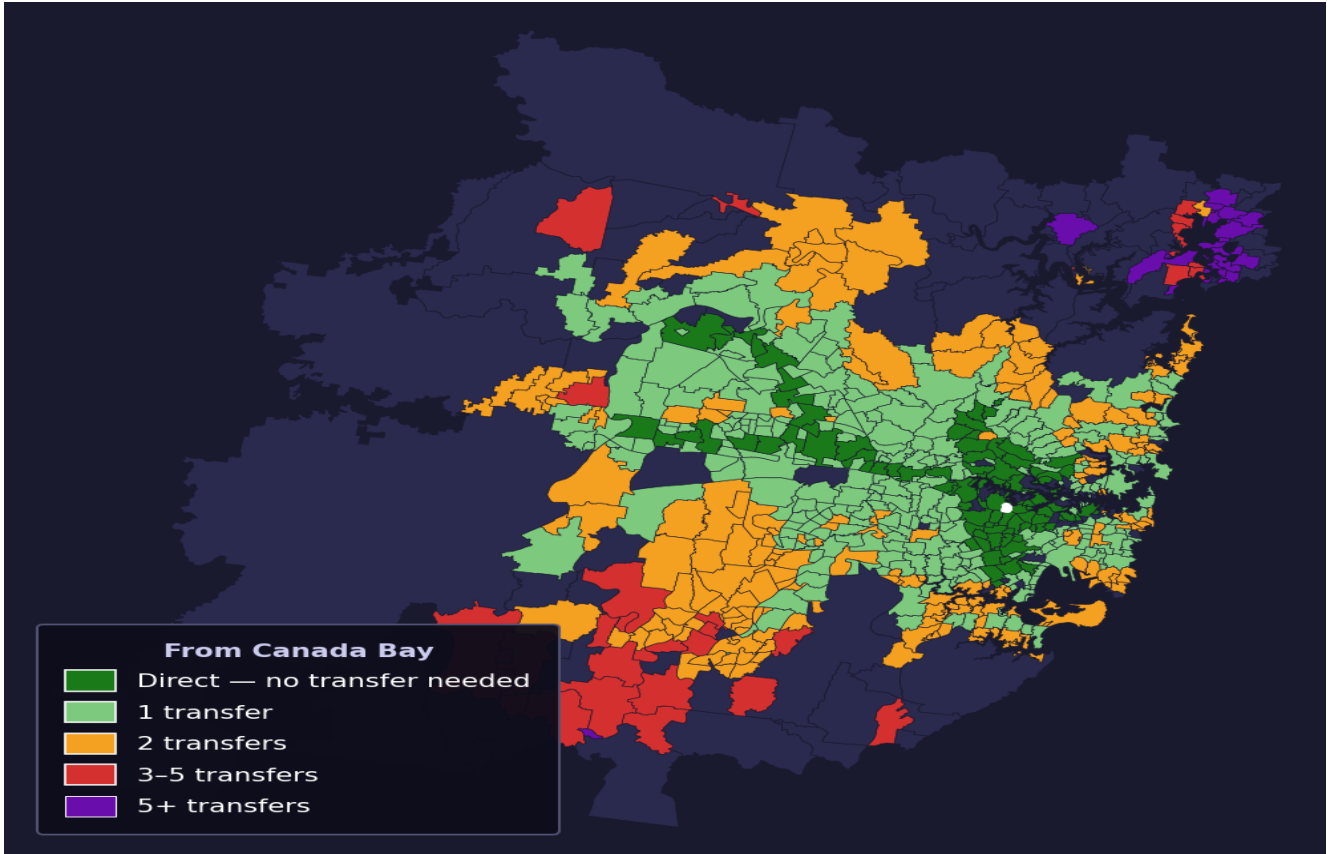

Canada Bay

Rank #91 of 781 suburbs

Composite 76 _{/100}	Journey Quality 67 _{/100}	Cost Efficiency 82 _{/100}	Connectivity 84 _{/100}
---	---	---	--

Direct (0 transfers)	103 of 781
1 transfer	318 of 781
2 transfers	202 of 781
3-5 transfers	33 of 781
5+ transfers	124 of 781

Destination	Time	Single Trip	Weekly
Sydney CBD	68 min	\$4.73	\$46.04/wk
Parramatta	102 min	\$5.69	\$50.00/wk
Sydney Airport	88 min	\$4.67	
Macquarie Park	72 min	\$4.86	\$45.42/wk
Olympic Park	83 min	\$3.95	\$39.46/wk