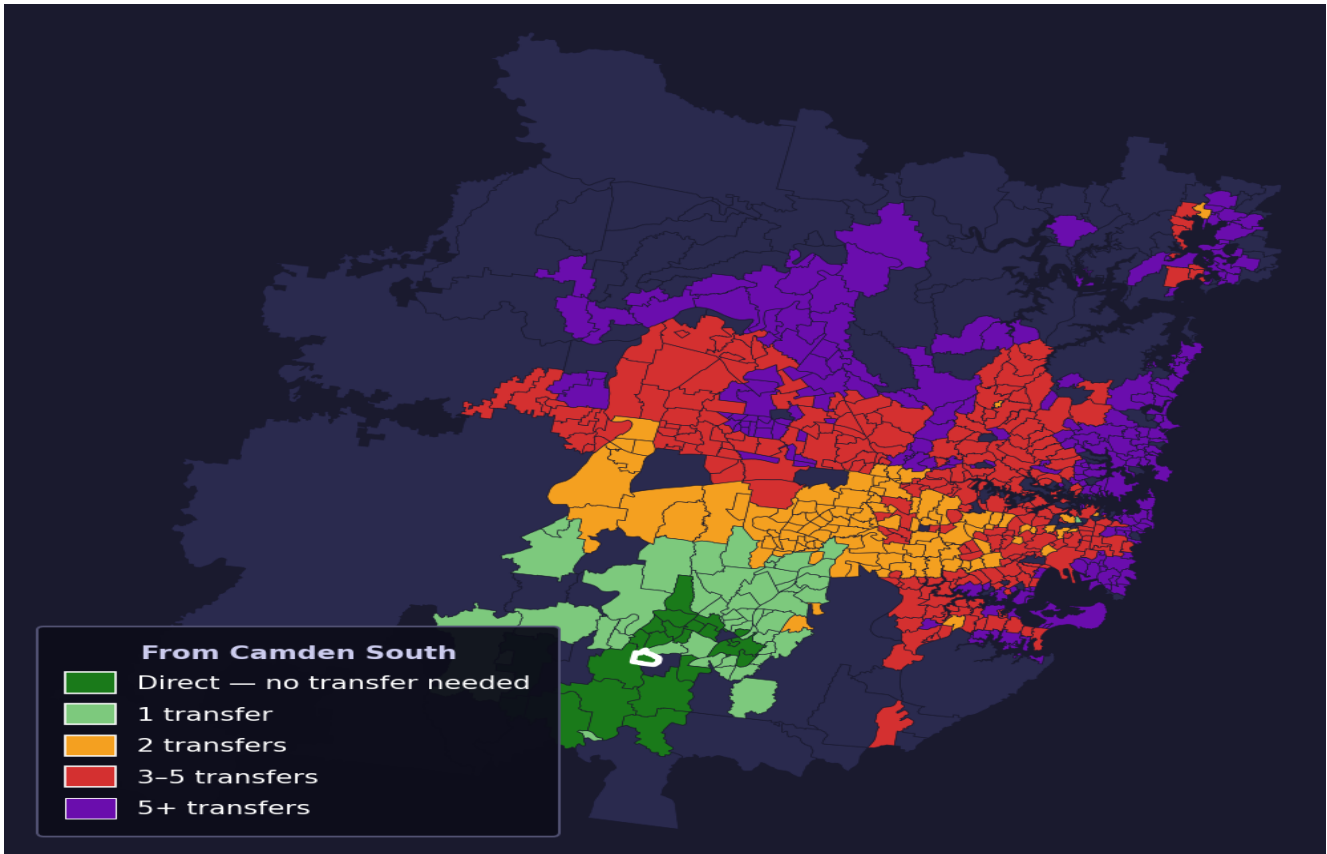

Camden South

Rank #682 of 781 suburbs

Composite 48 /100	Journey Quality 25 /100	Cost Efficiency 96 /100	Connectivity 42 /100
------------------------------------	--	--	---------------------------------------

Direct (0 transfers)	23 of 781
1 transfer	49 of 781
2 transfers	108 of 781
3-5 transfers	266 of 781
5+ transfers	334 of 781

Destination	Time	Single Trip	Weekly
Sydney CBD	144 min	\$5.65	\$50.00/wk
Parramatta	177 min	\$9.18	\$50.00/wk
Sydney Airport	195 min	\$7.68	
Macquarie Park	208 min	\$10.68	\$50.00/wk
Olympic Park	128 min	\$6.93	\$50.00/wk