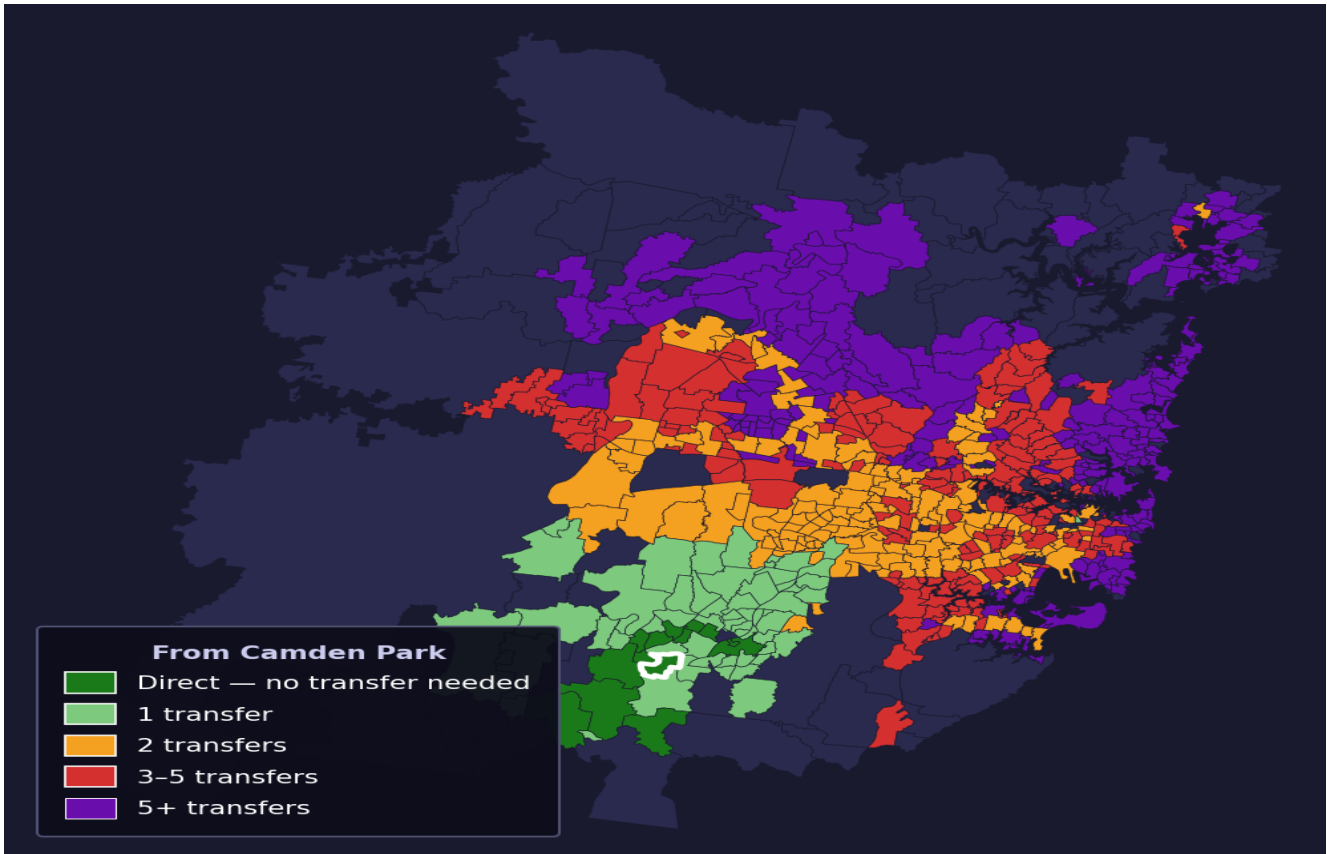

Camden Park

Rank #716 of 781 suburbs

<p>Composite</p> <p>46_{/100}</p>	<p>Journey Quality</p> <p>19_{/100}</p>	<p>Cost Efficiency</p> <p>97_{/100}</p>	<p>Connectivity</p> <p>45_{/100}</p>
--	--	--	---

Direct (0 transfers)	14 of 781
1 transfer	59 of 781
2 transfers	163 of 781
3-5 transfers	204 of 781
5+ transfers	340 of 781

Destination	Time	Single Trip	Weekly
Sydney CBD	155 min	\$5.06	\$50.00/wk
Parramatta	175 min	\$9.12	\$50.00/wk
Sydney Airport	198 min	\$7.09	
Macquarie Park	220 min	\$11.15	\$50.00/wk
Olympic Park	128 min	\$6.93	\$50.00/wk