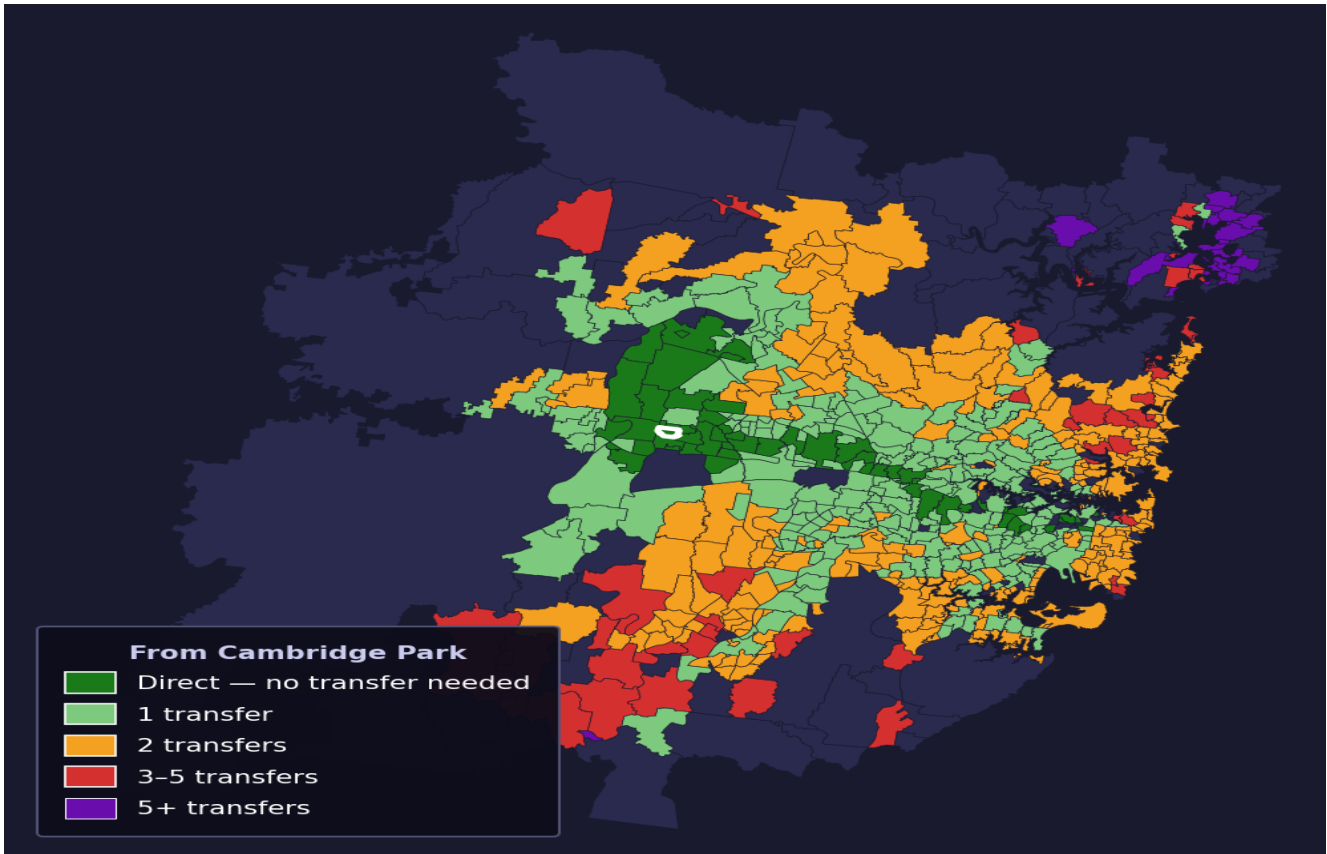

Cambridge Park

Rank #527 of 781 suburbs

| | | | |
|------------------------------------|--|--|---------------------------------------|
| Composite 55 /100 | Journey Quality 16 /100 | Cost Efficiency 98 /100 | Connectivity 78 /100 |
|------------------------------------|--|--|---------------------------------------|

| | |
|-----------------------------|-------------------|
| Direct (0 transfers) | 57 of 781 |
| 1 transfer | 284 of 781 |
| 2 transfers | 262 of 781 |
| 3-5 transfers | 52 of 781 |
| 5+ transfers | 125 of 781 |

| Destination | Time | Single Trip | Weekly |
|----------------|---------|-------------|------------|
| Sydney CBD | 160 min | \$5.65 | \$50.00/wk |
| Parramatta | 144 min | \$5.89 | \$50.00/wk |
| Sydney Airport | 204 min | \$7.68 | |
| Macquarie Park | 180 min | \$7.68 | \$50.00/wk |
| Olympic Park | 163 min | \$9.85 | \$50.00/wk |