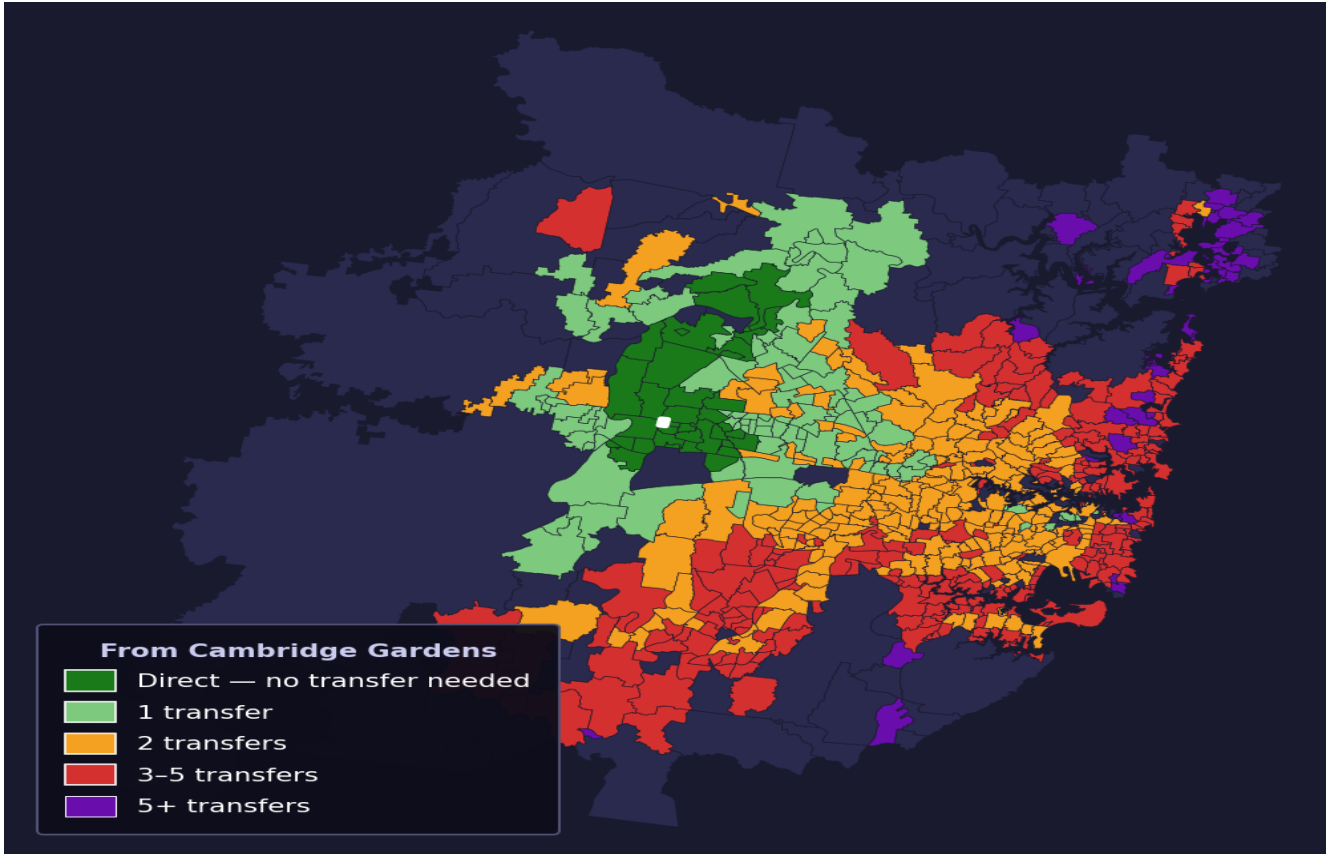

# Cambridge Gardens

Rank #655 of 781 suburbs

<b>Composite</b> <b>50</b> /100	<b>Journey Quality</b> <b>15</b> /100	<b>Cost Efficiency</b> <b>98</b> /100	<b>Connectivity</b> <b>60</b> /100
------------------------------------	--	--	---------------------------------------

<b>Direct (0 transfers)</b>	<b>37 of 781</b>
<b>1 transfer</b>	<b>96 of 781</b>
<b>2 transfers</b>	<b>246 of 781</b>
<b>3-5 transfers</b>	<b>256 of 781</b>
<b>5+ transfers</b>	<b>145 of 781</b>

Destination	Time	Single Trip	Weekly
Sydney CBD	162 min	\$5.48	<b>\$50.00/wk</b>
Parramatta	131 min	\$5.48	<b>\$50.00/wk</b>
Sydney Airport	205 min	\$7.51	
Macquarie Park	176 min	\$7.51	<b>\$50.00/wk</b>
Olympic Park	162 min	\$9.78	<b>\$50.00/wk</b>