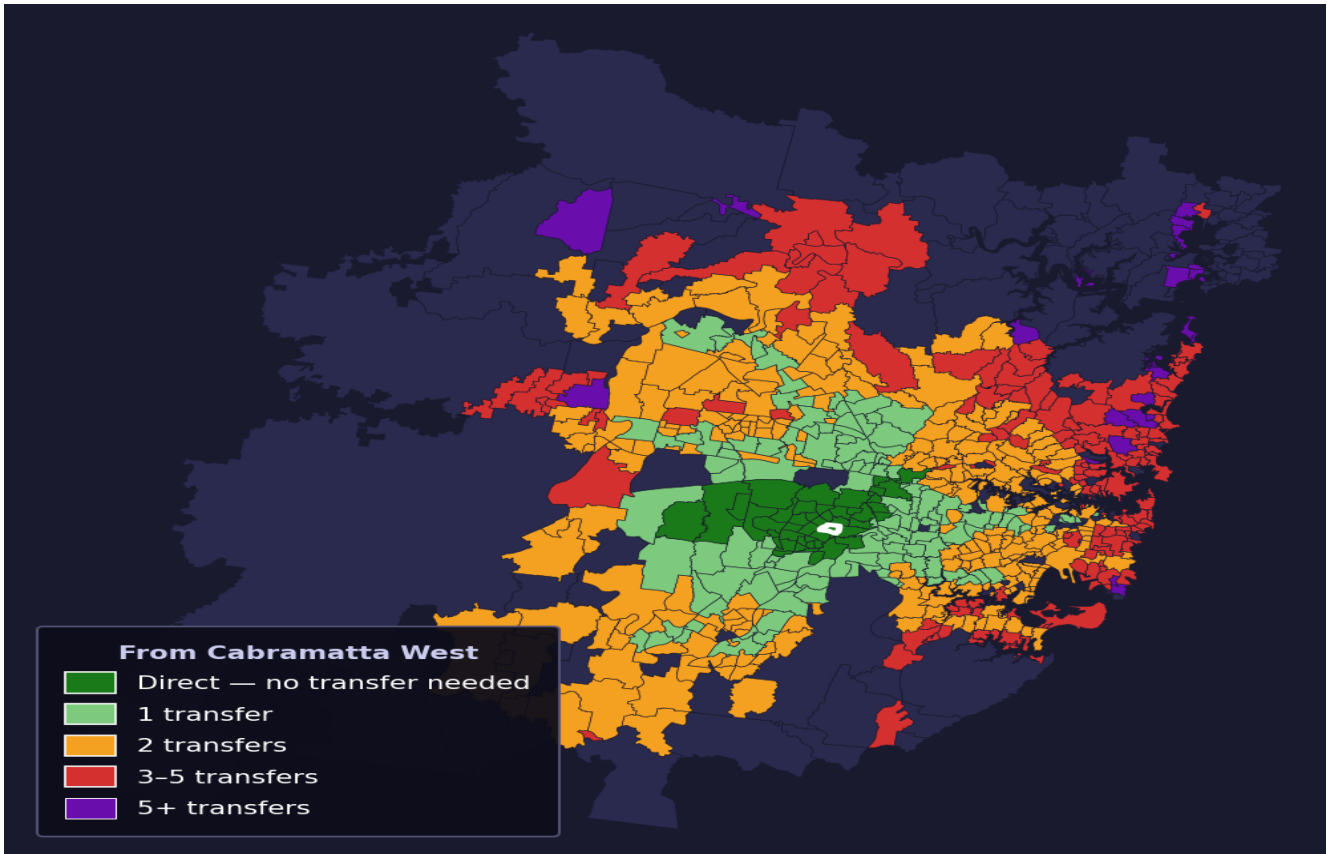

# Cabramatta West

Rank #516 of 781 suburbs

<b>Composite</b> <b>56</b> <sub>/100</sub>	<b>Journey Quality</b> <b>27</b> <sub>/100</sub>	<b>Cost Efficiency</b> <b>96</b> <sub>/100</sub>	<b>Connectivity</b> <b>65</b> <sub>/100</sub>
---	---	---	--

<b>Direct (0 transfers)</b>	<b>47 of 781</b>
<b>1 transfer</b>	<b>133 of 781</b>
<b>2 transfers</b>	<b>285 of 781</b>
<b>3-5 transfers</b>	<b>163 of 781</b>
<b>5+ transfers</b>	<b>152 of 781</b>

Destination	Time	Single Trip	Weekly
Sydney CBD	140 min	\$8.03	<b>\$48.32/wk</b>
Parramatta	69 min	\$4.70	<b>\$46.23/wk</b>
Sydney Airport	177 min	\$8.33	
Macquarie Park	117 min	\$6.73	<b>\$50.00/wk</b>
Olympic Park	121 min	\$6.13	<b>\$50.00/wk</b>