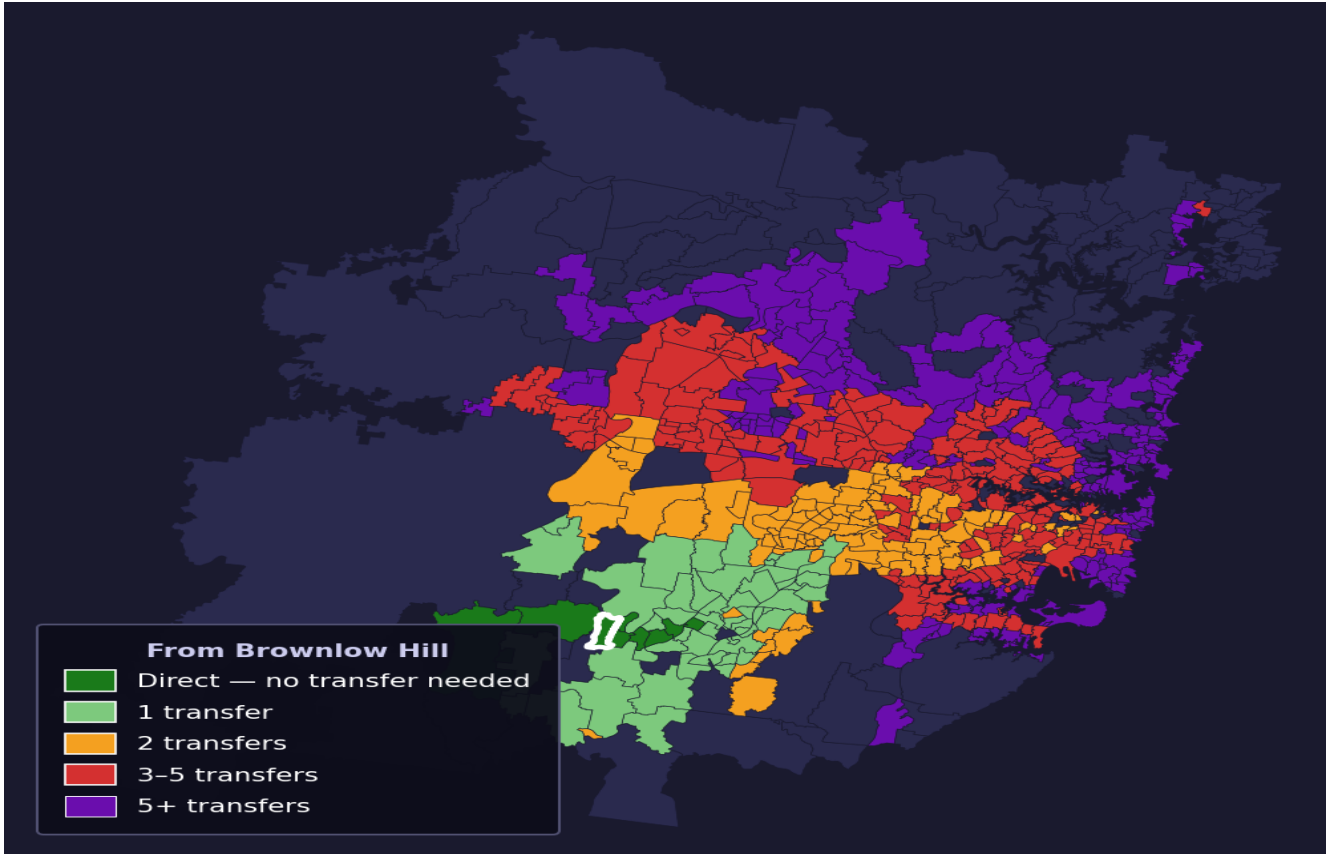

Brownlow Hill

Rank #699 of 781 suburbs

Composite 47 _{/100}	Journey Quality 26 _{/100}	Cost Efficiency 96 _{/100}	Connectivity 39 _{/100}
---	---	---	--

Direct (0 transfers)	9 of 781
1 transfer	54 of 781
2 transfers	114 of 781
3-5 transfers	237 of 781
5+ transfers	366 of 781

Destination	Time	Single Trip	Weekly
Sydney CBD	142 min	\$6.06	\$50.00/wk
Parramatta	173 min	\$9.68	\$50.00/wk
Sydney Airport	198 min	\$8.09	
Macquarie Park	207 min	\$11.26	\$50.00/wk
Olympic Park	128 min	\$6.93	\$50.00/wk