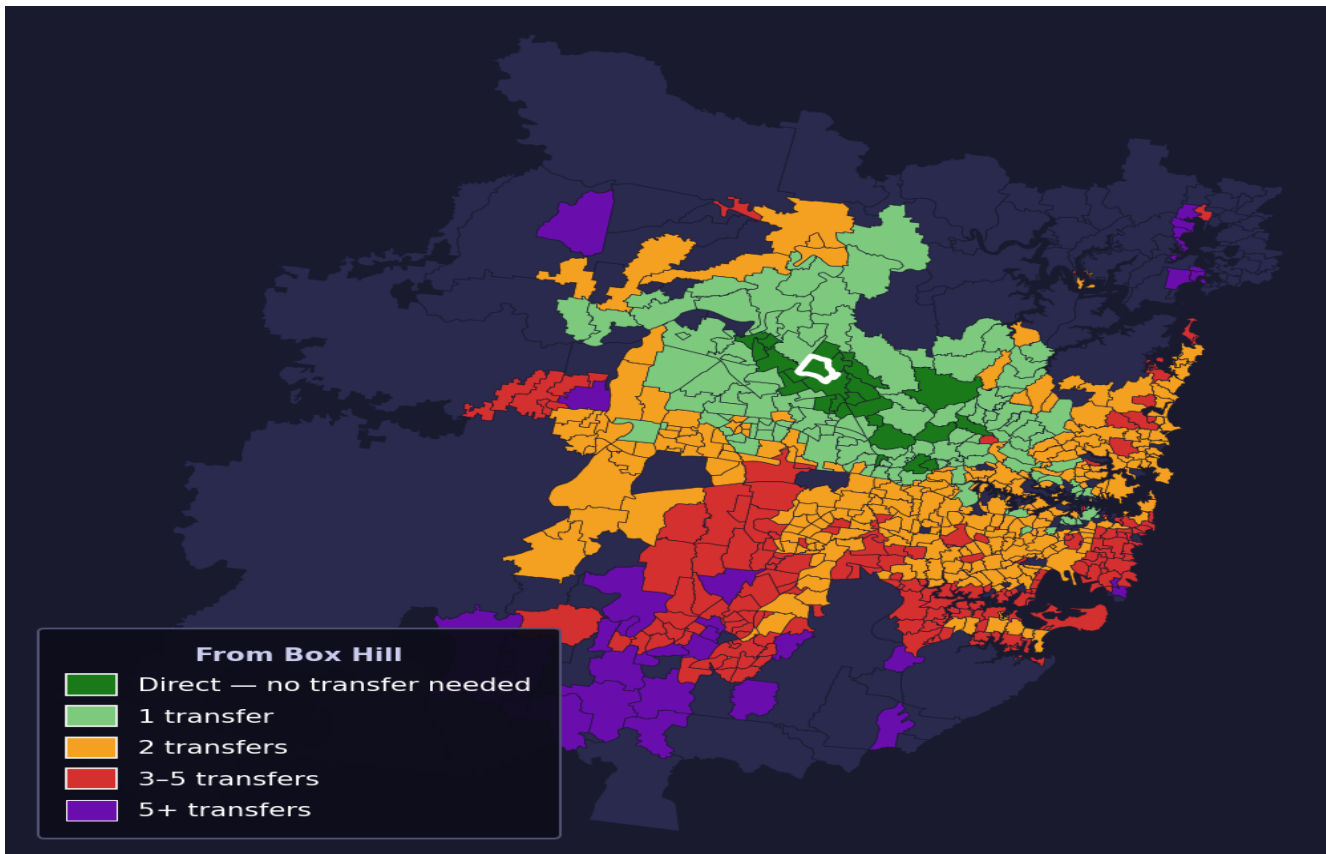

# Box Hill

Rank #328 of 781 suburbs

<b>Composite</b> <b>65</b> /100	<b>Journey Quality</b> <b>56</b> /100	<b>Cost Efficiency</b> <b>86</b> /100	<b>Connectivity</b> <b>61</b> /100
------------------------------------	--	--	---------------------------------------

<b>Direct (0 transfers)</b>	<b>24 of 781</b>
<b>1 transfer</b>	<b>123 of 781</b>
<b>2 transfers</b>	<b>292 of 781</b>
<b>3-5 transfers</b>	<b>182 of 781</b>
<b>5+ transfers</b>	<b>159 of 781</b>

Destination	Time	Single Trip	Weekly
Sydney CBD	87 min	\$6.93	\$50.00/wk
Parramatta	71 min	\$5.17	\$50.00/wk
Sydney Airport	141 min	\$8.96	
Macquarie Park	67 min	\$5.48	\$50.00/wk
Olympic Park	123 min	\$8.65	\$50.00/wk