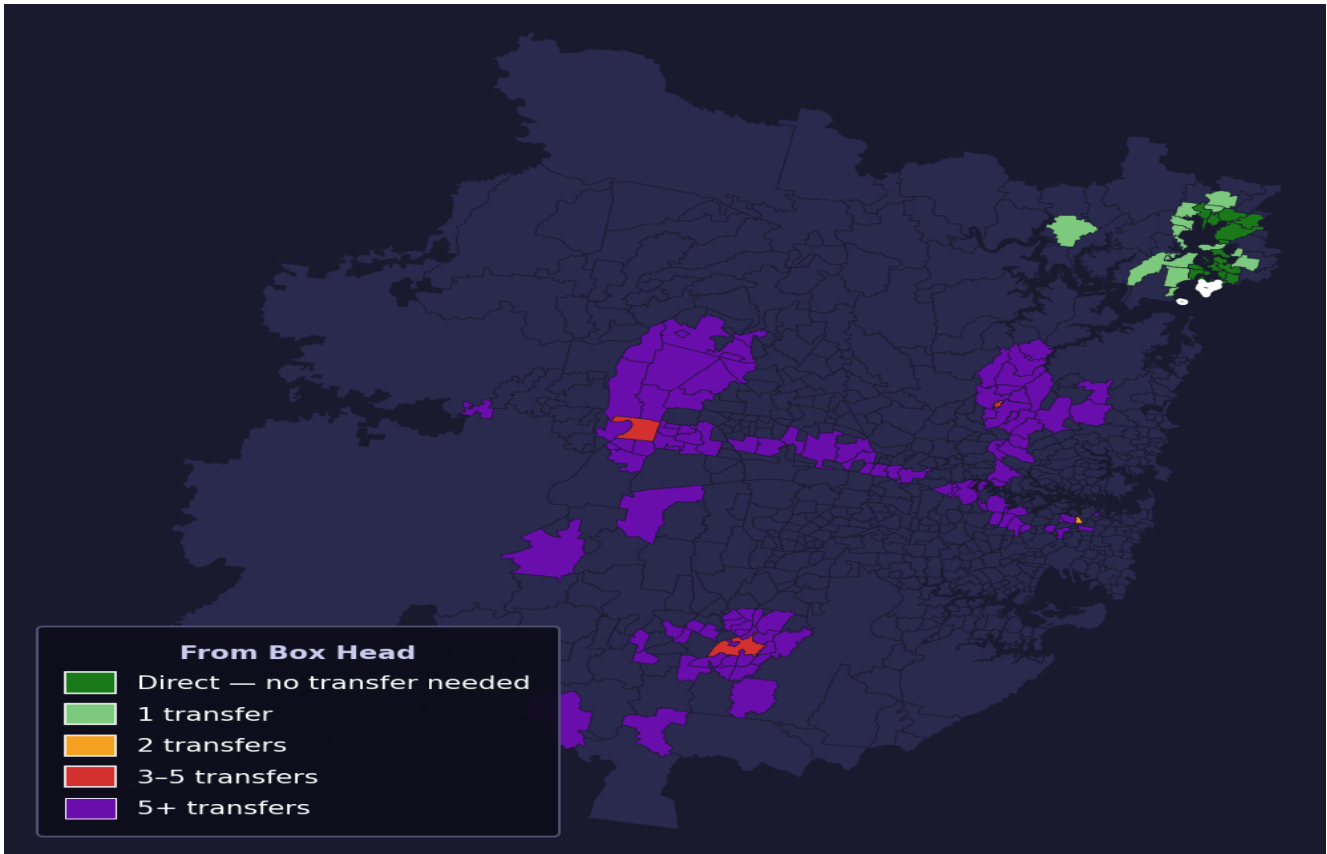

# Box Head

Rank #760 of 781 suburbs

<b>Composite</b> <b>42</b> <sub>/100</sub>	<b>Journey Quality</b> <b>42</b> <sub>/100</sub>	<b>Cost Efficiency</b> <b>92</b> <sub>/100</sub>	<b>Connectivity</b> <b>1</b> <sub>/100</sub>
---	---	---	---

Direct (0 transfers)	18 of 781
1 transfer	15 of 781
2 transfers	1 of 781
3-5 transfers	3 of 781
5+ transfers	743 of 781

Destination	Time	Single Trip	Weekly
Sydney CBD	114 min	\$6.41	\$50.00/wk
Parramatta	202 min	\$10.55	\$50.00/wk
Sydney Airport	201 min	\$9.09	
Macquarie Park	148 min	\$8.26	\$50.00/wk
Olympic Park	176 min	\$13.51	\$50.00/wk