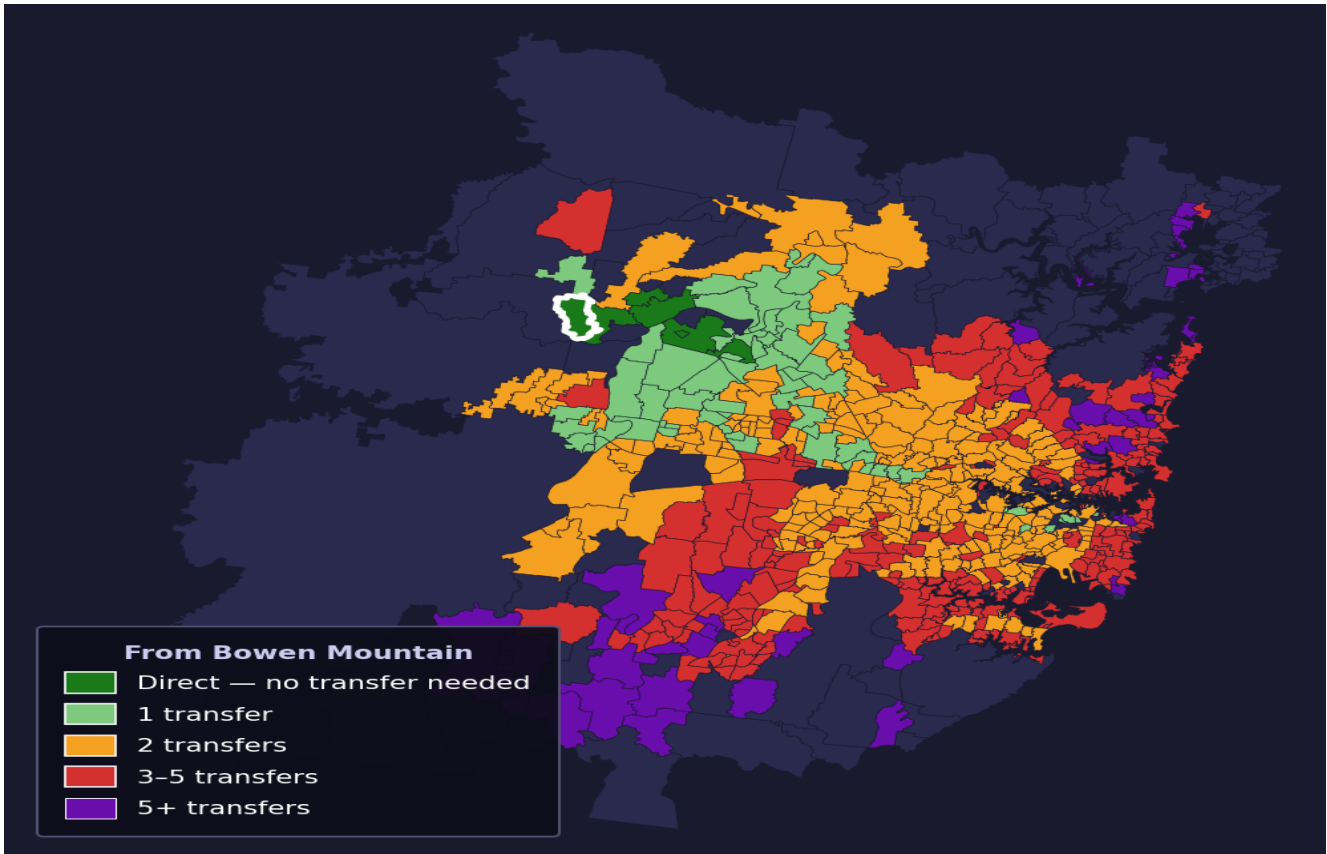

Bowen Mountain

Rank #503 of 781 suburbs

Composite 56 /100	Journey Quality 35 /100	Cost Efficiency 97 /100	Connectivity 53 /100
------------------------------------	--	--	---------------------------------------

Direct (0 transfers)	6 of 781
1 transfer	61 of 781
2 transfers	280 of 781
3-5 transfers	255 of 781
5+ transfers	178 of 781

Destination	Time	Single Trip	Weekly
Sydney CBD	125 min	\$4.03	\$40.30/wk
Parramatta	94 min	\$4.03	\$40.30/wk
Sydney Airport	171 min	\$5.54	
Macquarie Park	163 min	\$7.06	\$50.00/wk
Olympic Park	158 min	\$9.49	\$50.00/wk