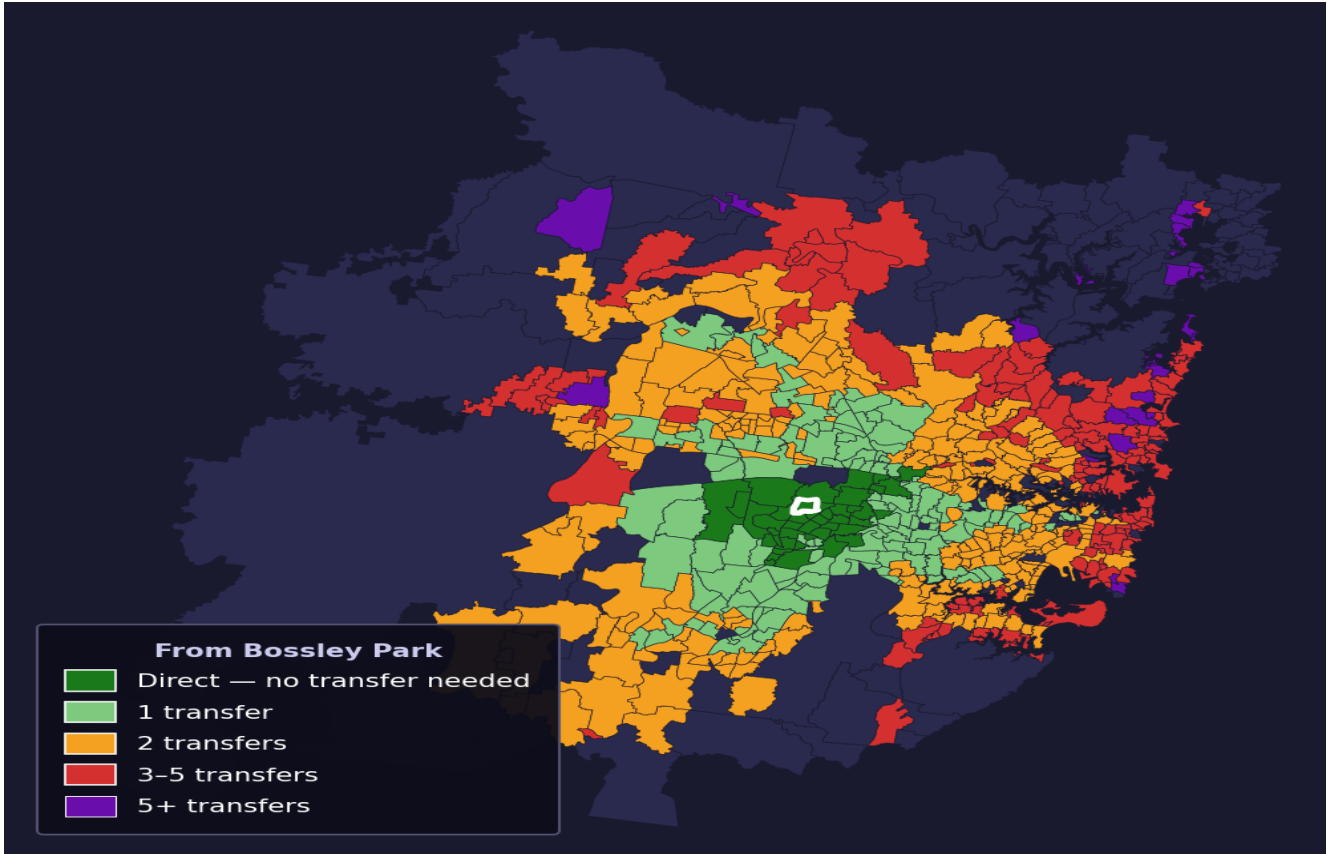

Bossley Park

Rank #580 of 781 suburbs

Composite 53 /100	Journey Quality 22 /100	Cost Efficiency 97 /100	Connectivity 65 /100
------------------------------------	--	--	---------------------------------------

Direct (0 transfers)	44 of 781
1 transfer	142 of 781
2 transfers	279 of 781
3-5 transfers	163 of 781
5+ transfers	152 of 781

Destination	Time	Single Trip	Weekly
Sydney CBD	150 min	\$8.71	\$50.00/wk
Parramatta	68 min	\$4.34	\$43.40/wk
Sydney Airport	150 min	\$8.09	
Macquarie Park	120 min	\$6.49	\$50.00/wk
Olympic Park	116 min	\$7.20	\$50.00/wk