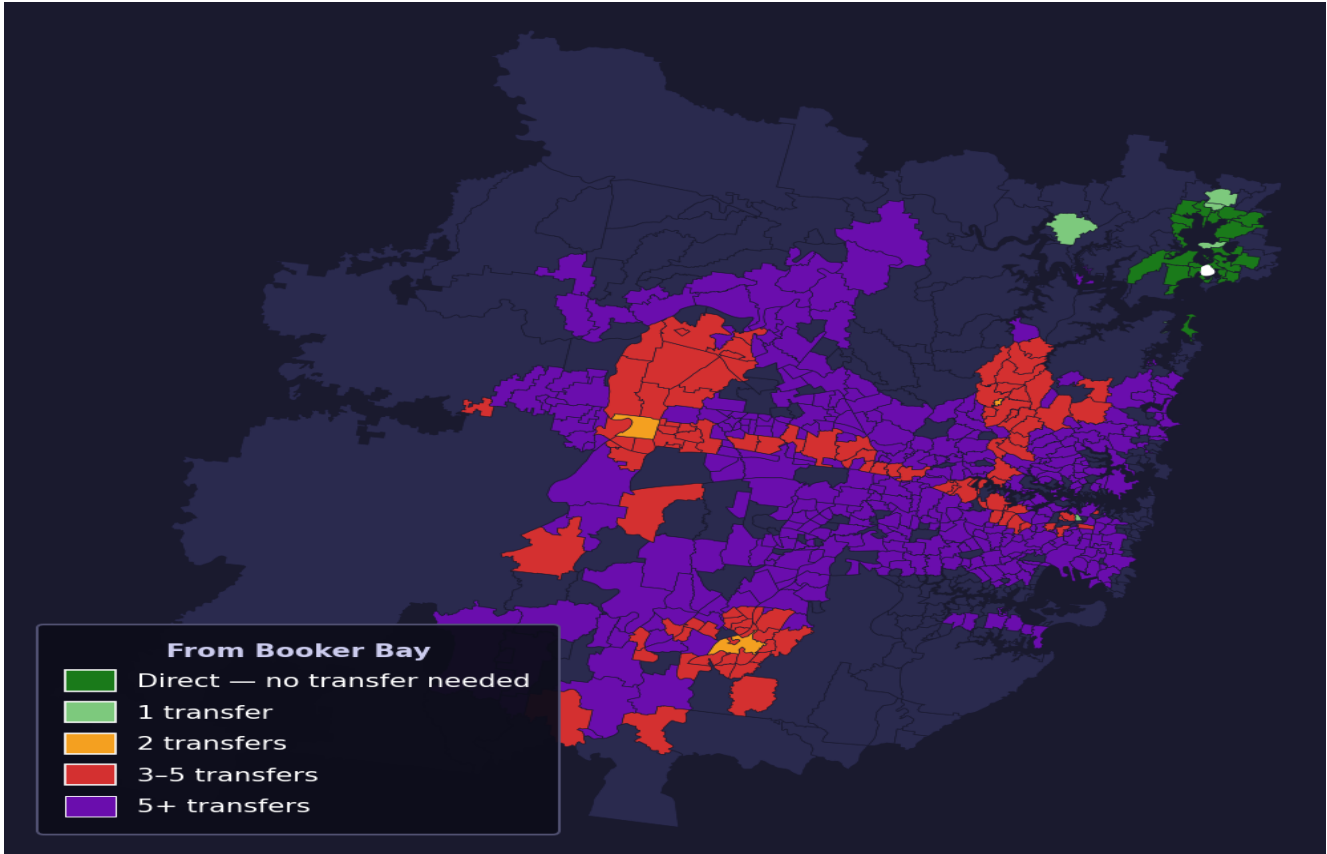

Booker Bay

Rank #687 of 781 suburbs

| | | | |
|---|---|---|--|
| Composite 48 _{/100} | Journey Quality 42 _{/100} | Cost Efficiency 92 _{/100} | Connectivity 20 _{/100} |
|---|---|---|--|

| | |
|----------------------|------------|
| Direct (0 transfers) | 29 of 781 |
| 1 transfer | 7 of 781 |
| 2 transfers | 3 of 781 |
| 3-5 transfers | 109 of 781 |
| 5+ transfers | 632 of 781 |

| Destination | Time | Single Trip | Weekly |
|----------------|---------|-------------|------------|
| Sydney CBD | 114 min | \$6.42 | \$50.00/wk |
| Parramatta | 202 min | \$10.54 | \$50.00/wk |
| Sydney Airport | 201 min | \$9.09 | |
| Macquarie Park | 148 min | \$8.26 | \$50.00/wk |
| Olympic Park | 176 min | \$13.43 | \$50.00/wk |