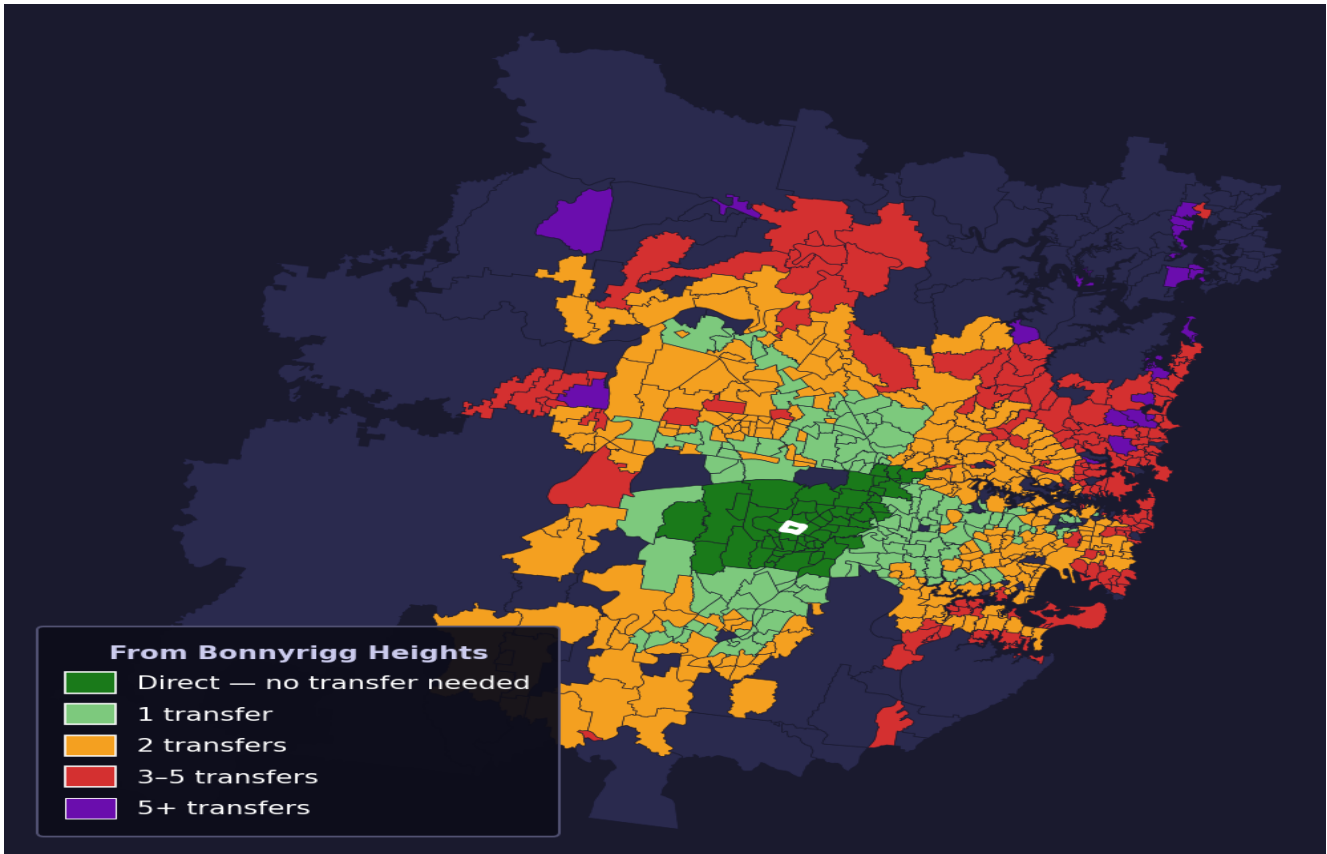

Bonnyrigg Heights

Rank #564 of 781 suburbs

Composite 54 / ₁₀₀	Journey Quality 22 / ₁₀₀	Cost Efficiency 97 / ₁₀₀	Connectivity 66 / ₁₀₀
------------------------------------------------	------------------------------------------------------	------------------------------------------------------	---------------------------------------------------

Direct (0 transfers)	58 of 781
1 transfer	135 of 781
2 transfers	278 of 781
3-5 transfers	159 of 781
5+ transfers	150 of 781

Destination	Time	Single Trip	Weekly
Sydney CBD	148 min	\$8.71	\$50.00/wk
Parramatta	67 min	\$4.34	\$43.40/wk
Sydney Airport	204 min	\$8.65	
Macquarie Park	115 min	\$6.37	\$50.00/wk
Olympic Park	145 min	\$6.62	\$50.00/wk