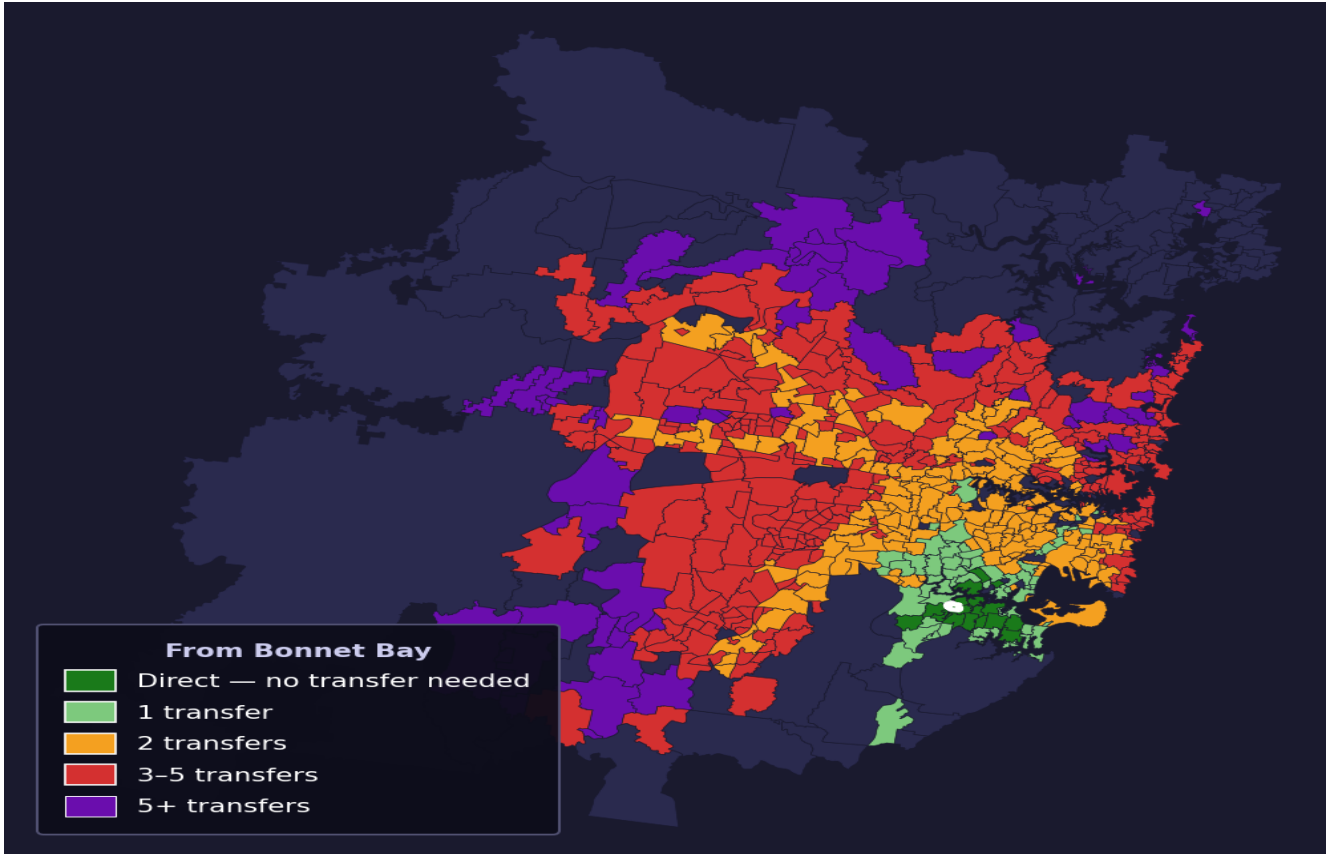

# Bonnet Bay

Rank #510 of 781 suburbs

<b>Composite</b> <b>56</b> /100	<b>Journey Quality</b> <b>38</b> /100	<b>Cost Efficiency</b> <b>94</b> /100	<b>Connectivity</b> <b>51</b> /100
------------------------------------	--	--	---------------------------------------

Direct (0 transfers)	17 of 781
1 transfer	64 of 781
2 transfers	206 of 781
3-5 transfers	294 of 781
5+ transfers	199 of 781

Destination	Time	Single Trip	Weekly
Sydney CBD	119 min	\$6.39	\$47.85/wk
Parramatta	131 min	\$7.07	\$50.00/wk
Sydney Airport	109 min	\$5.74	
Macquarie Park	163 min	\$7.61	\$50.00/wk
Olympic Park	144 min	\$7.67	\$49.99/wk