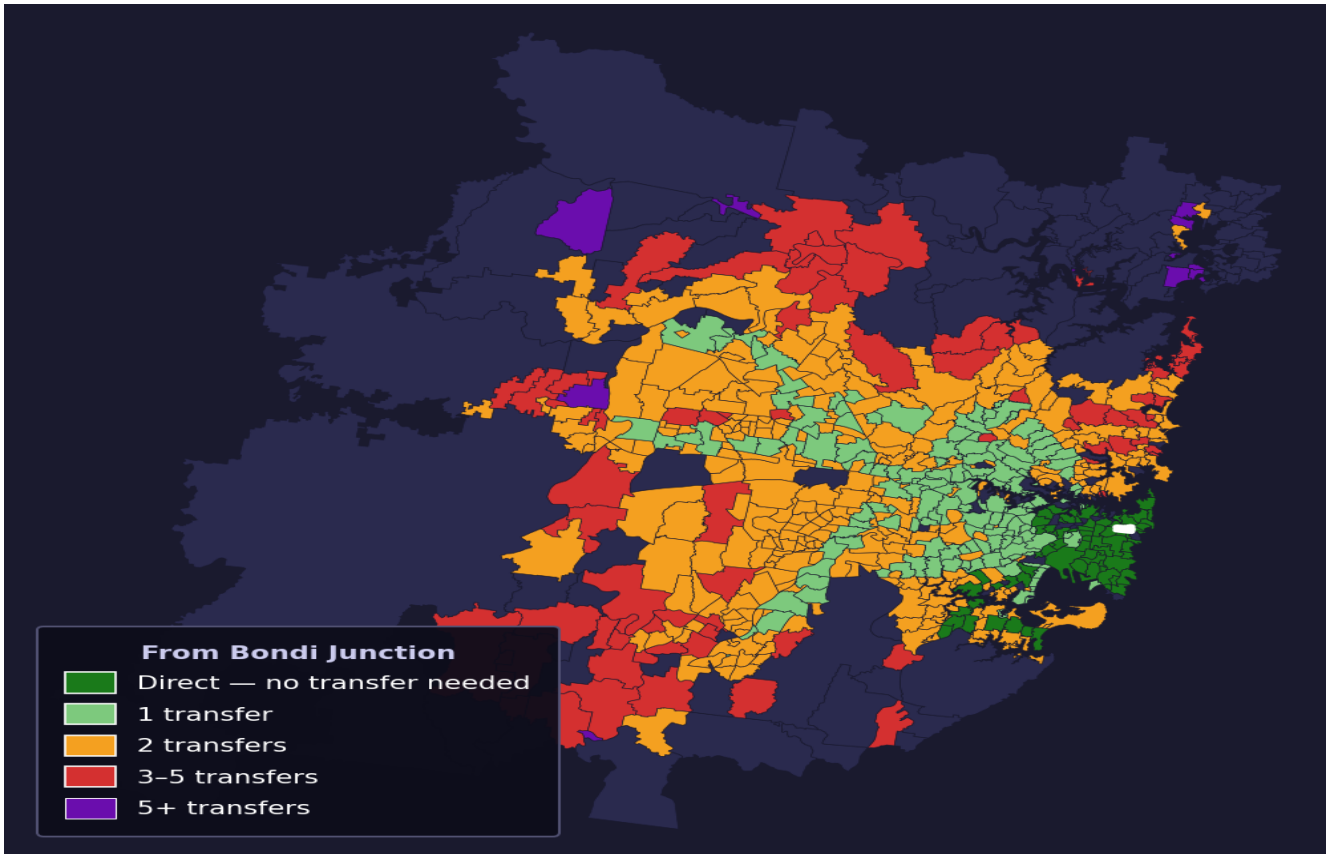

# Bondi Junction

Rank #47 of 781 suburbs

<b>Composite</b> <b>77</b> <sub>/100</sub>	<b>Journey Quality</b> <b>86</b> <sub>/100</sub>	<b>Cost Efficiency</b> <b>68</b> <sub>/100</sub>	<b>Connectivity</b> <b>72</b> <sub>/100</sub>
---	---	---	--

<b>Direct (0 transfers)</b>	<b>78 of 781</b>
<b>1 transfer</b>	<b>155 of 781</b>
<b>2 transfers</b>	<b>327 of 781</b>
<b>3-5 transfers</b>	<b>85 of 781</b>
<b>5+ transfers</b>	<b>135 of 781</b>

Destination	Time	Single Trip	Weekly
Sydney CBD	32 min	\$3.20	<b>\$32.02/wk</b>
Parramatta	116 min	\$7.08	<b>\$50.00/wk</b>
Sydney Airport	77 min	\$4.15	
Macquarie Park	79 min	\$5.21	<b>\$50.00/wk</b>
Olympic Park	138 min	\$7.51	<b>\$50.00/wk</b>