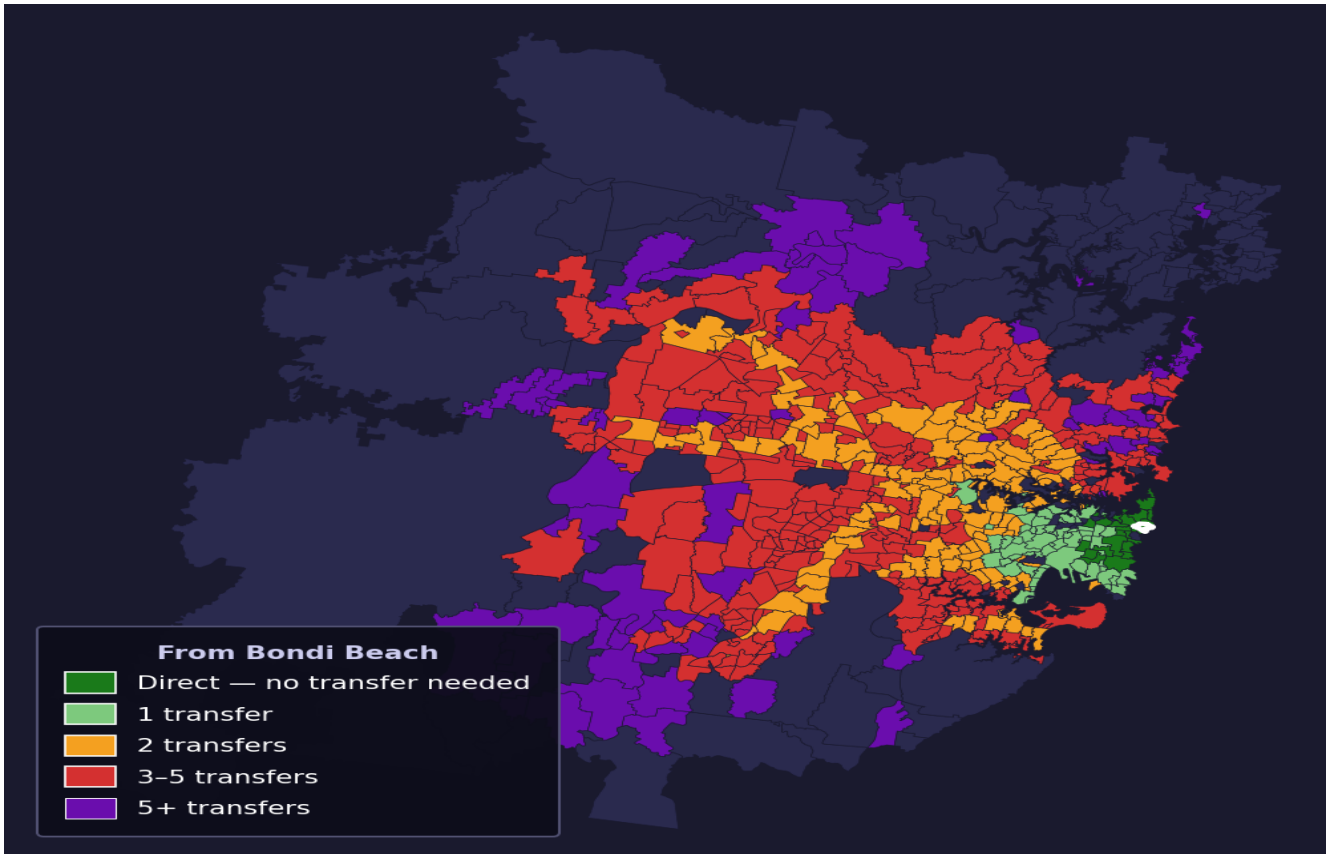

Bondi Beach

Rank #257 of 781 suburbs

Composite 68 /100	Journey Quality 74 /100	Cost Efficiency 81 /100	Connectivity 49 /100
------------------------------------	--	--	---------------------------------------

Direct (0 transfers)	28 of 781
1 transfer	65 of 781
2 transfers	154 of 781
3-5 transfers	311 of 781
5+ transfers	222 of 781

Destination	Time	Single Trip	Weekly
Sydney CBD	54 min	\$3.81	\$38.06/wk
Parramatta	142 min	\$8.04	\$50.00/wk
Sydney Airport	96 min	\$4.67	
Macquarie Park	89 min	\$5.74	\$50.00/wk
Olympic Park	157 min	\$9.38	\$50.00/wk