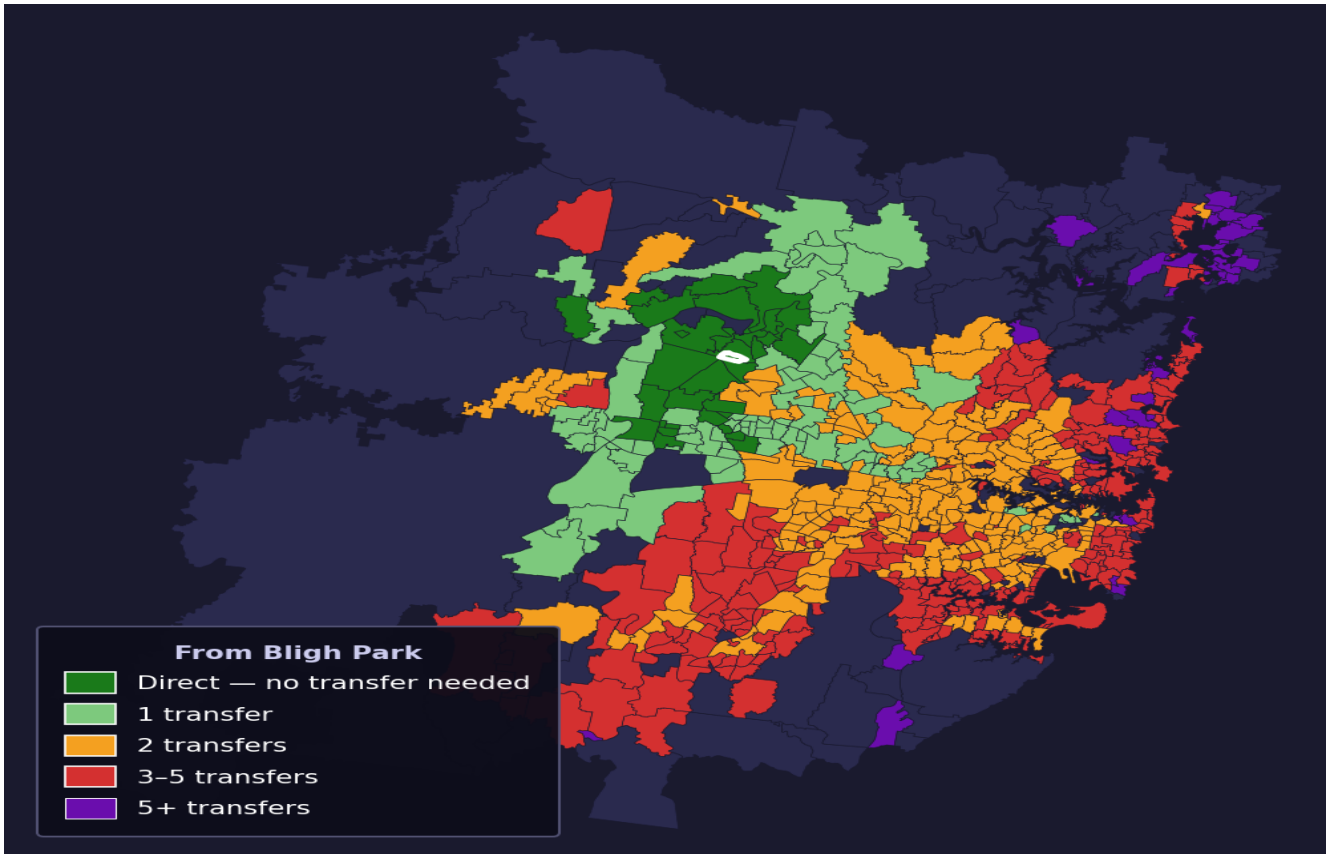

Bligh Park

Rank #435 of 781 suburbs

Composite 60 /100	Journey Quality 40 /100	Cost Efficiency 96 /100	Connectivity 60 /100
------------------------------------	--	--	---------------------------------------

Direct (0 transfers)	32 of 781
1 transfer	92 of 781
2 transfers	249 of 781
3-5 transfers	262 of 781
5+ transfers	145 of 781

Destination	Time	Single Trip	Weekly
Sydney CBD	117 min	\$4.43	\$41.84/wk
Parramatta	87 min	\$4.29	\$41.84/wk
Sydney Airport	164 min	\$6.25	
Macquarie Park	145 min	\$6.95	\$50.00/wk
Olympic Park	159 min	\$9.64	\$50.00/wk