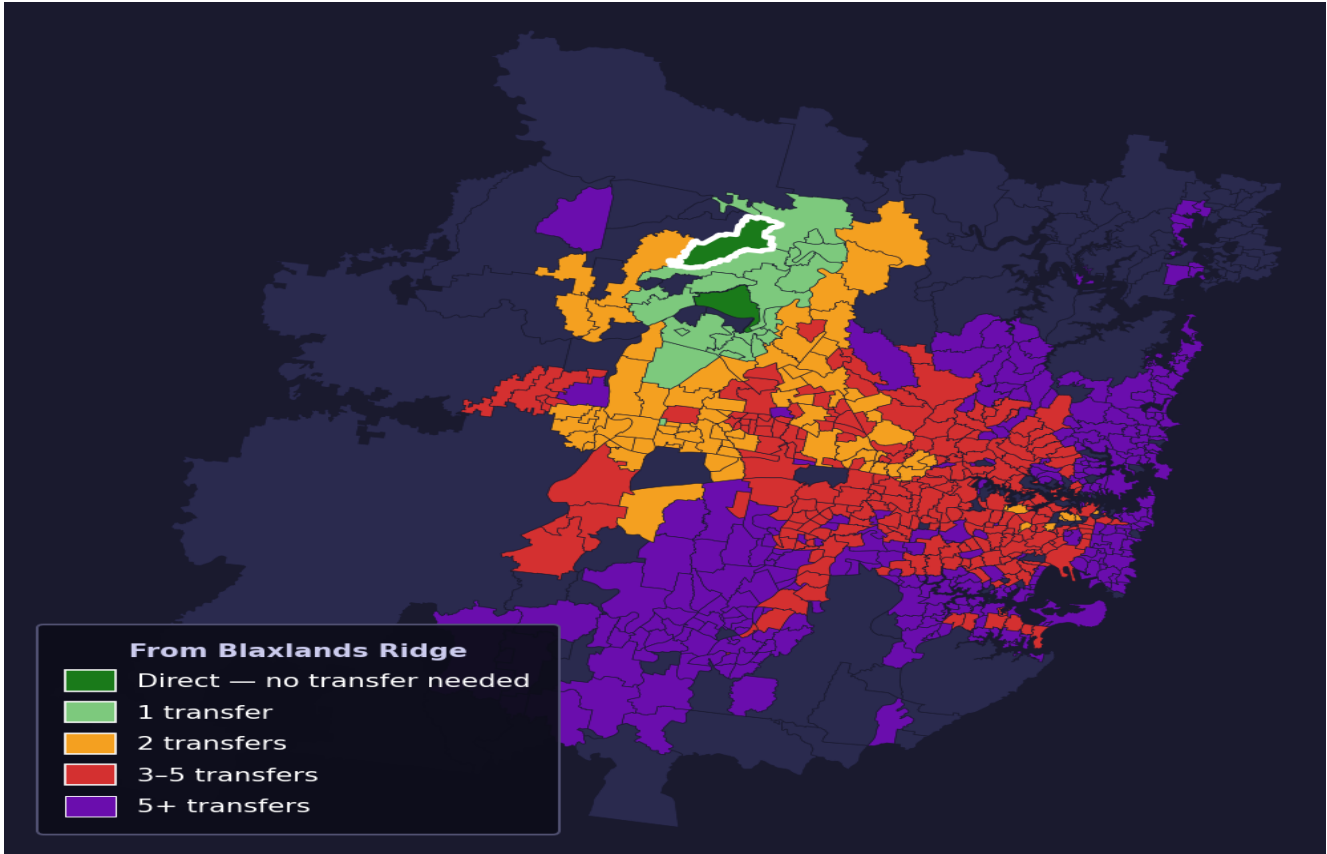

Blaxlands Ridge

Rank #629 of 781 suburbs

Composite 51 / ₁₀₀	Journey Quality 36 / ₁₀₀	Cost Efficiency 97 / ₁₀₀	Connectivity 34 / ₁₀₀
--	--	--	---

Direct (0 transfers)	1 of 781
1 transfer	22 of 781
2 transfers	81 of 781
3-5 transfers	255 of 781
5+ transfers	421 of 781

Destination	Time	Single Trip	Weekly
Sydney CBD	123 min	\$4.65	\$41.87/wk
Parramatta	94 min	\$4.38	\$41.87/wk
Sydney Airport	173 min	\$6.18	
Macquarie Park	152 min	\$6.99	\$50.00/wk
Olympic Park	155 min	\$9.74	\$50.00/wk