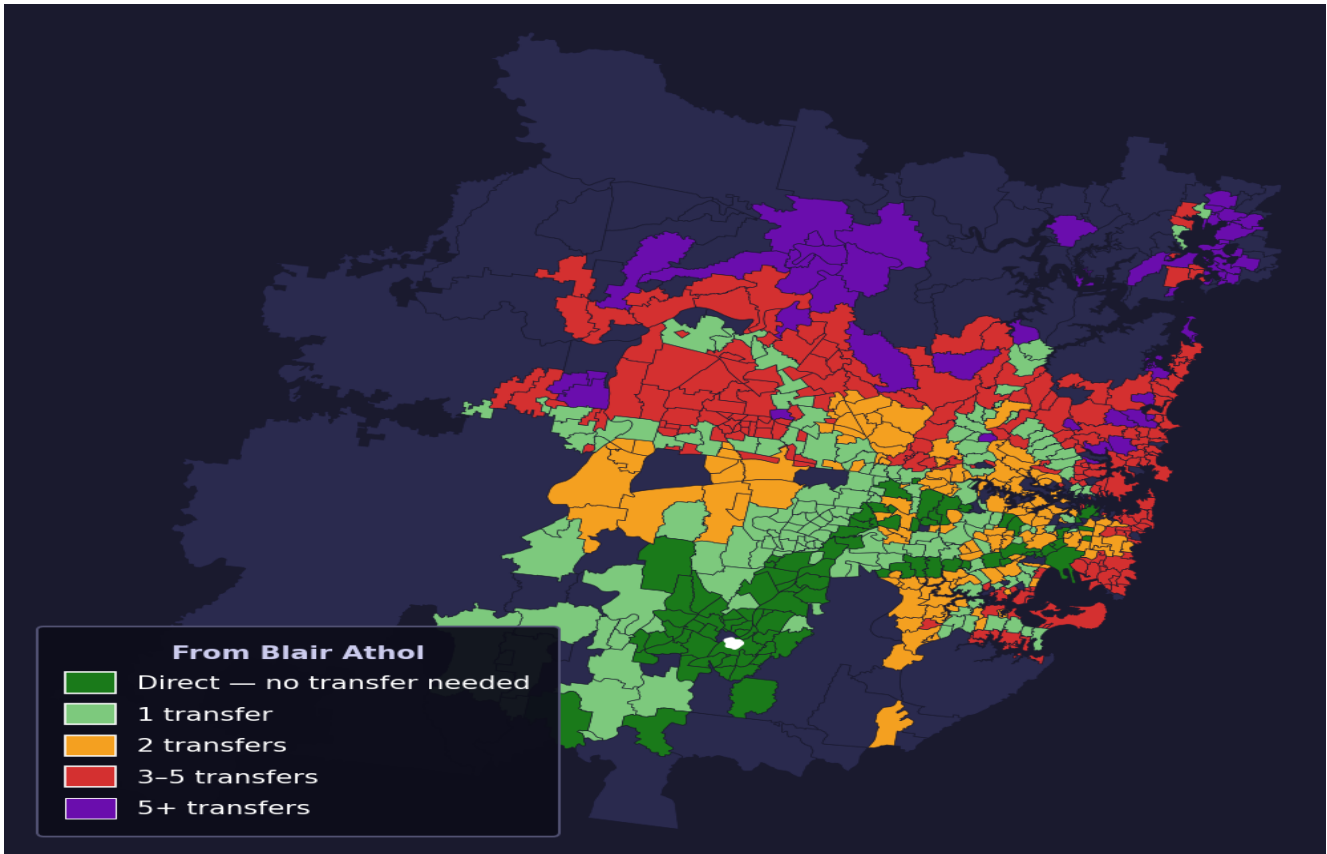

# Blair Athol

Rank #428 of 781 suburbs

<b>Composite</b> <b>60</b> /100	<b>Journey Quality</b> <b>36</b> /100	<b>Cost Efficiency</b> <b>95</b> /100	<b>Connectivity</b> <b>67</b> /100
------------------------------------	--	--	---------------------------------------

<b>Direct (0 transfers)</b>	<b>91 of 781</b>
<b>1 transfer</b>	<b>162 of 781</b>
<b>2 transfers</b>	<b>150 of 781</b>
<b>3-5 transfers</b>	<b>217 of 781</b>
<b>5+ transfers</b>	<b>160 of 781</b>

Destination	Time	Single Trip	Weekly
Sydney CBD	124 min	\$4.63	<b>\$46.04/wk</b>
Parramatta	154 min	\$8.28	<b>\$50.00/wk</b>
Sydney Airport	180 min	\$6.66	
Macquarie Park	189 min	\$9.91	<b>\$50.00/wk</b>
Olympic Park	128 min	\$6.93	<b>\$50.00/wk</b>