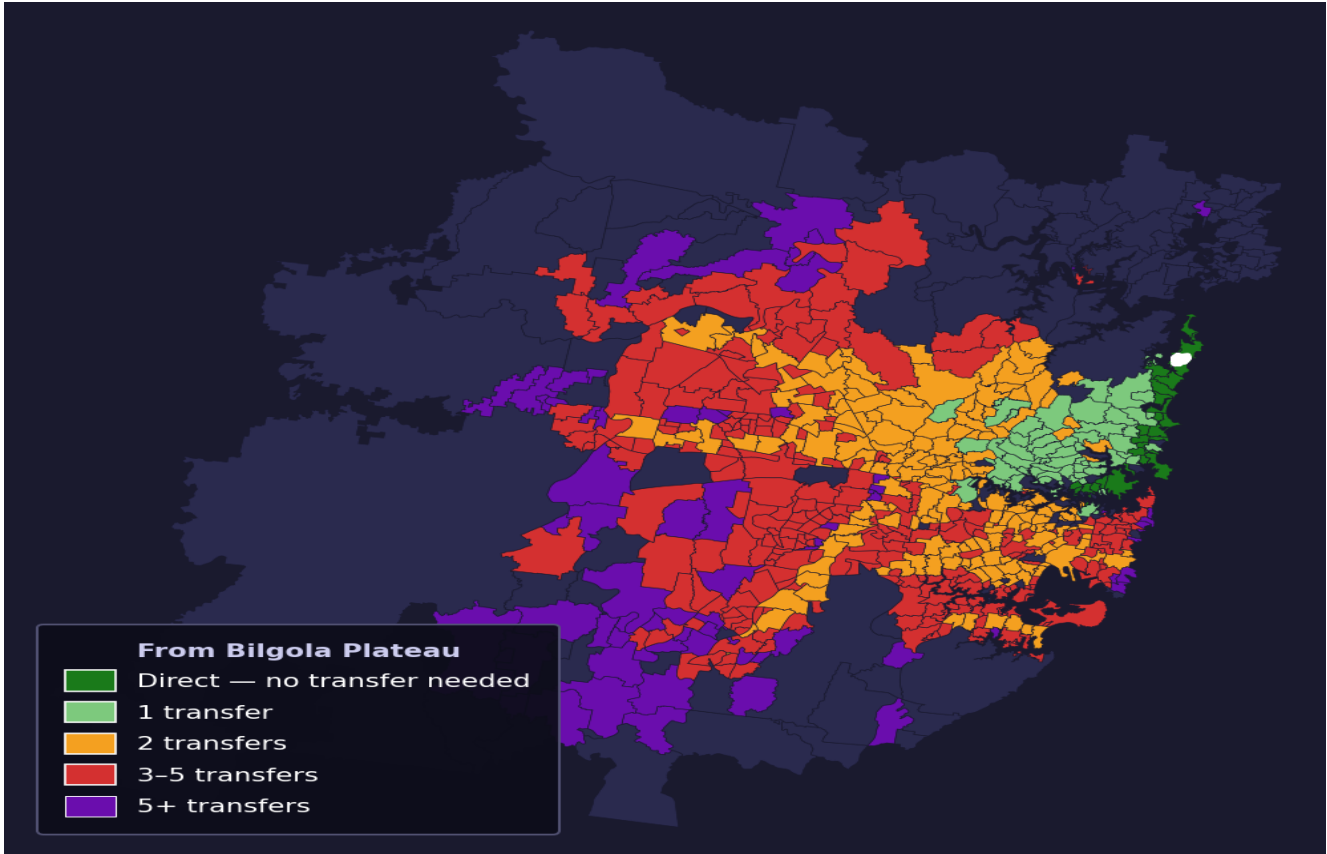

Bilgola Plateau

Rank #442 of 781 suburbs

Composite 59 _{/100}	Journey Quality 47 _{/100}	Cost Efficiency 90 _{/100}	Connectivity 52 _{/100}
---	---	---	--

Direct (0 transfers)	31 of 781
1 transfer	65 of 781
2 transfers	188 of 781
3-5 transfers	287 of 781
5+ transfers	209 of 781

Destination	Time	Single Trip	Weekly
Sydney CBD	103 min	\$6.34	\$50.00/wk
Parramatta	173 min	\$9.70	\$50.00/wk
Sydney Airport	208 min	\$8.78	
Macquarie Park	134 min	\$7.67	\$50.00/wk
Olympic Park	178 min	\$13.51	\$50.00/wk