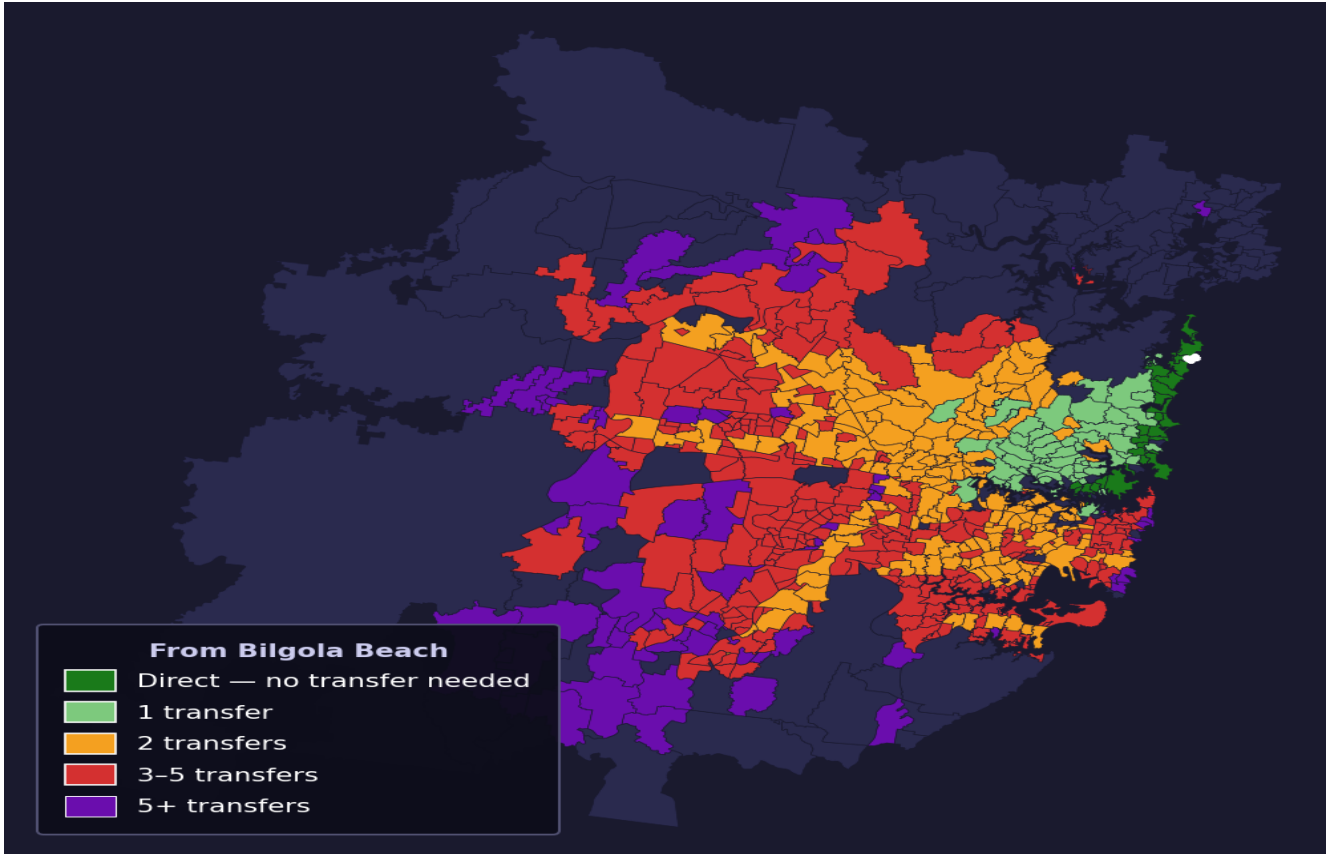

Bilgola Beach

Rank #413 of 781 suburbs

Composite 61 _{/100}	Journey Quality 52 _{/100}	Cost Efficiency 88 _{/100}	Connectivity 52 _{/100}
---	---	---	--

Direct (0 transfers)	31 of 781
1 transfer	65 of 781
2 transfers	188 of 781
3-5 transfers	287 of 781
5+ transfers	209 of 781

Destination	Time	Single Trip	Weekly
Sydney CBD	95 min	\$6.37	\$50.00/wk
Parramatta	191 min	\$11.07	\$50.00/wk
Sydney Airport	159 min	\$9.23	
Macquarie Park	128 min	\$8.13	\$50.00/wk
Olympic Park	175 min	\$13.51	\$50.00/wk