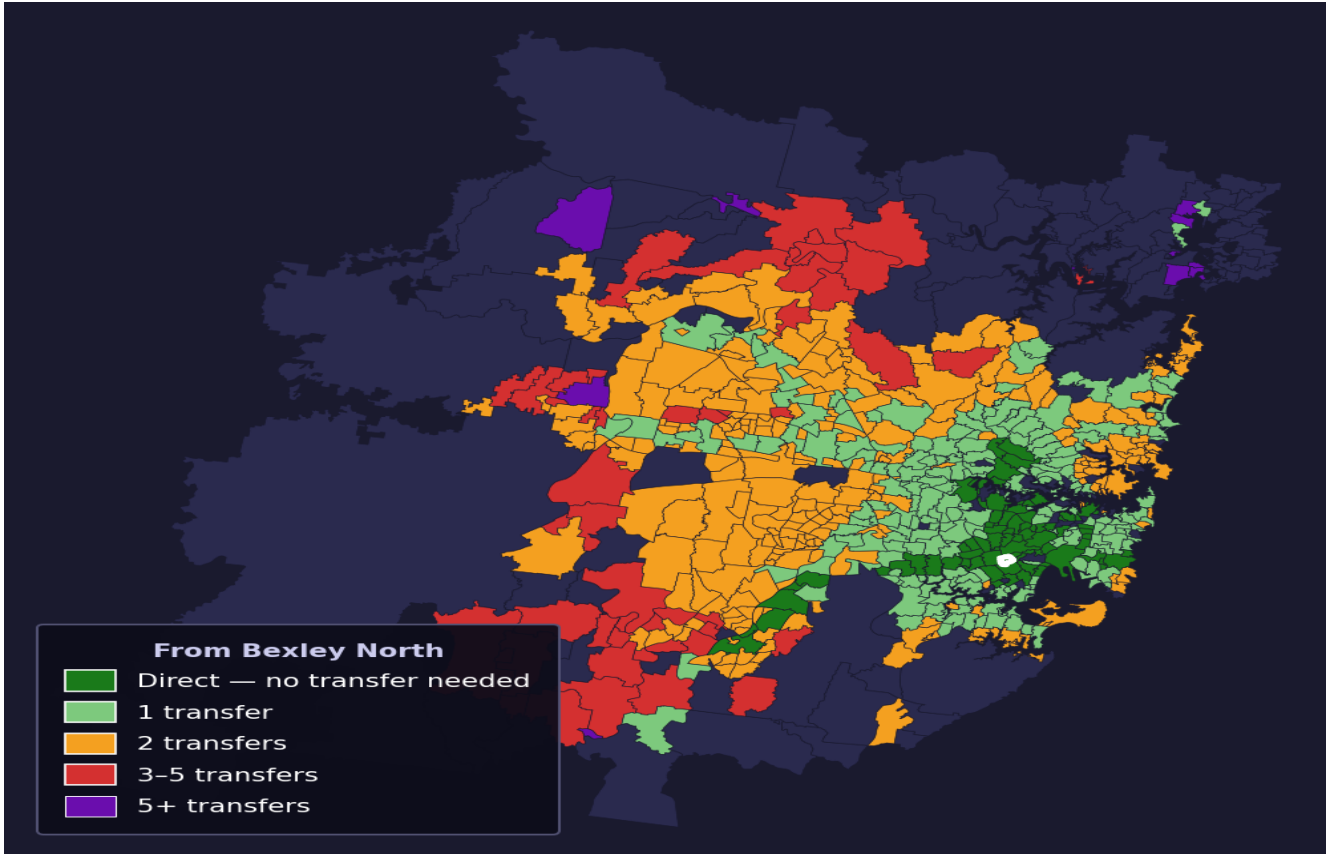

# Bexley North

Rank #169 of 781 suburbs

<b>Composite</b> <b>72</b> <sub>/100</sub>	<b>Journey Quality</b> <b>61</b> <sub>/100</sub>	<b>Cost Efficiency</b> <b>86</b> <sub>/100</sub>	<b>Connectivity</b> <b>77</b> <sub>/100</sub>
---	---	---	--

Direct (0 transfers)	84 of 781
1 transfer	242 of 781
2 transfers	269 of 781
3-5 transfers	50 of 781
5+ transfers	135 of 781

Destination	Time	Single Trip	Weekly
Sydney CBD	78 min	\$5.69	\$45.92/wk
Parramatta	138 min	\$7.07	\$50.00/wk
Sydney Airport	53 min	\$3.89	
Macquarie Park	96 min	\$6.14	\$50.00/wk
Olympic Park	111 min	\$5.97	\$50.00/wk