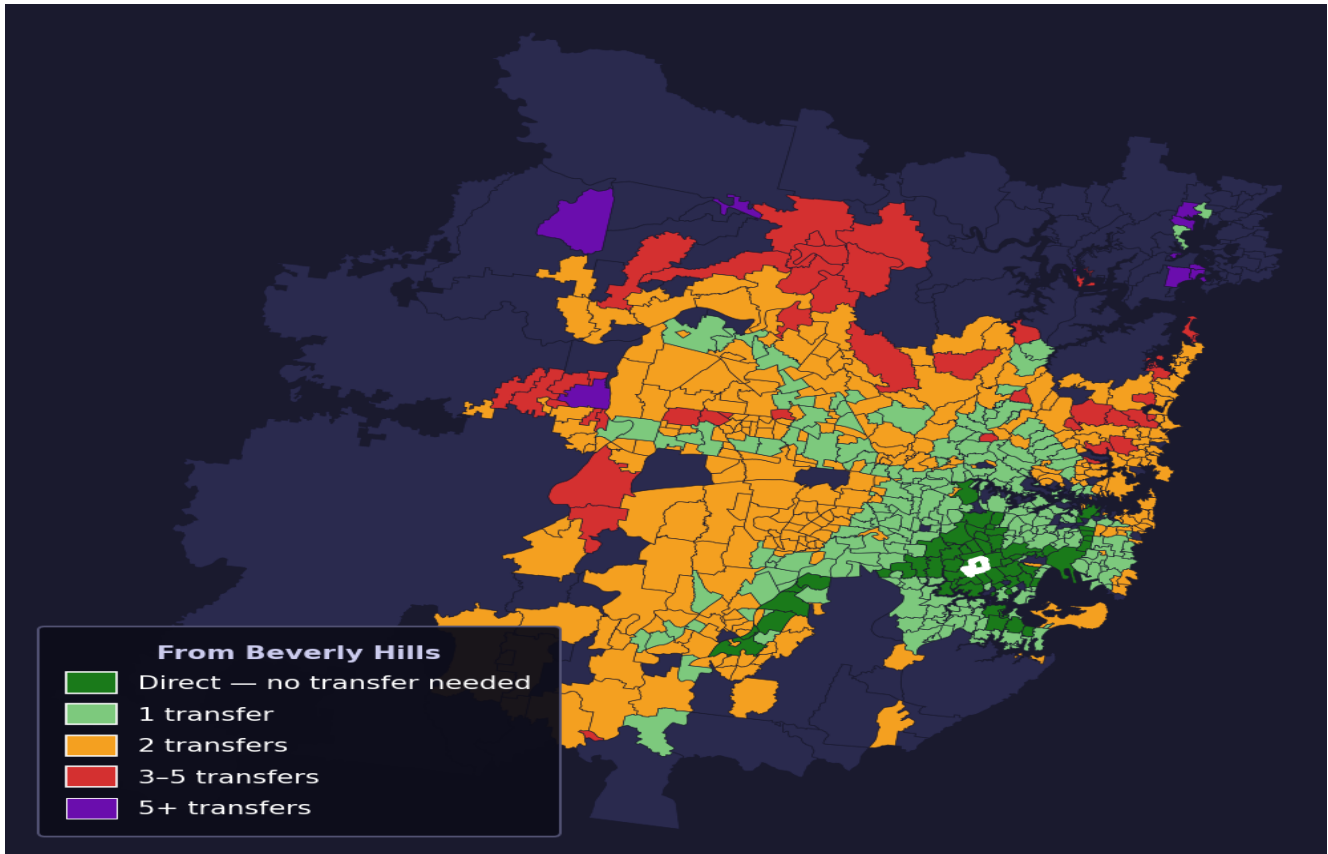

Beverly Hills

Rank #345 of 781 suburbs

Composite 65 _{/100}	Journey Quality 41 _{/100}	Cost Efficiency 93 _{/100}	Connectivity 76 _{/100}
---	---	---	--

Direct (0 transfers)	66 of 781
1 transfer	243 of 781
2 transfers	291 of 781
3-5 transfers	46 of 781
5+ transfers	134 of 781

Destination	Time	Single Trip	Weekly
Sydney CBD	114 min	\$6.25	\$48.06/wk
Parramatta	168 min	\$8.94	\$50.00/wk
Sydney Airport	81 min	\$4.53	
Macquarie Park	141 min	\$7.66	\$50.00/wk
Olympic Park	78 min	\$5.23	\$50.00/wk