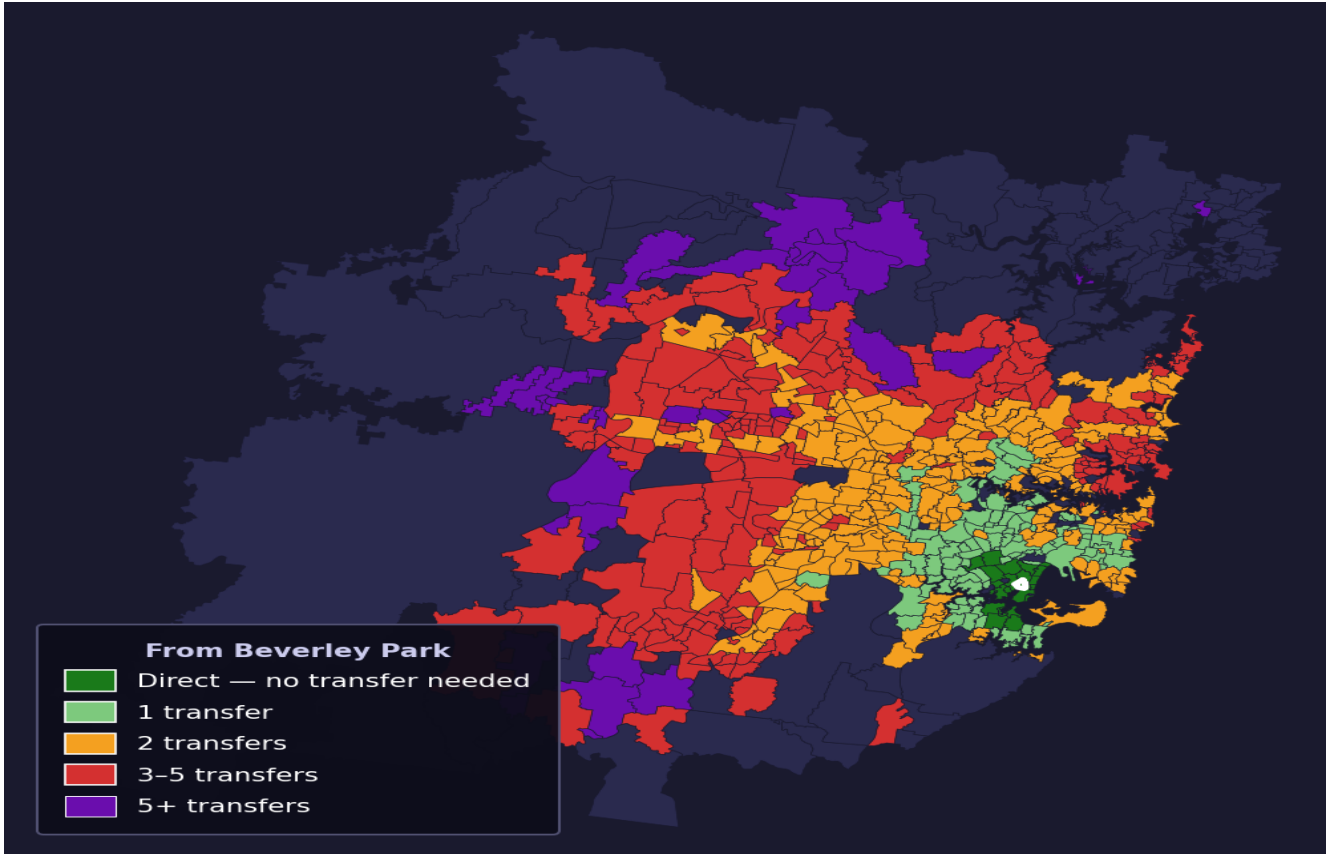

# Beverley Park

Rank #418 of 781 suburbs

<b>Composite</b> <b>61</b> / <sub>100</sub>	<b>Journey Quality</b> <b>45</b> / <sub>100</sub>	<b>Cost Efficiency</b> <b>91</b> / <sub>100</sub>	<b>Connectivity</b> <b>58</b> / <sub>100</sub>
--	--	--	---

<b>Direct (0 transfers)</b>	<b>24 of 781</b>
<b>1 transfer</b>	<b>112 of 781</b>
<b>2 transfers</b>	<b>256 of 781</b>
<b>3-5 transfers</b>	<b>216 of 781</b>
<b>5+ transfers</b>	<b>172 of 781</b>

Destination	Time	Single Trip	Weekly
Sydney CBD	107 min	\$6.31	\$50.00/wk
Parramatta	183 min	\$9.65	\$50.00/wk
Sydney Airport	71 min	\$4.28	
Macquarie Park	139 min	\$7.79	\$50.00/wk
Olympic Park	115 min	\$6.62	\$50.00/wk