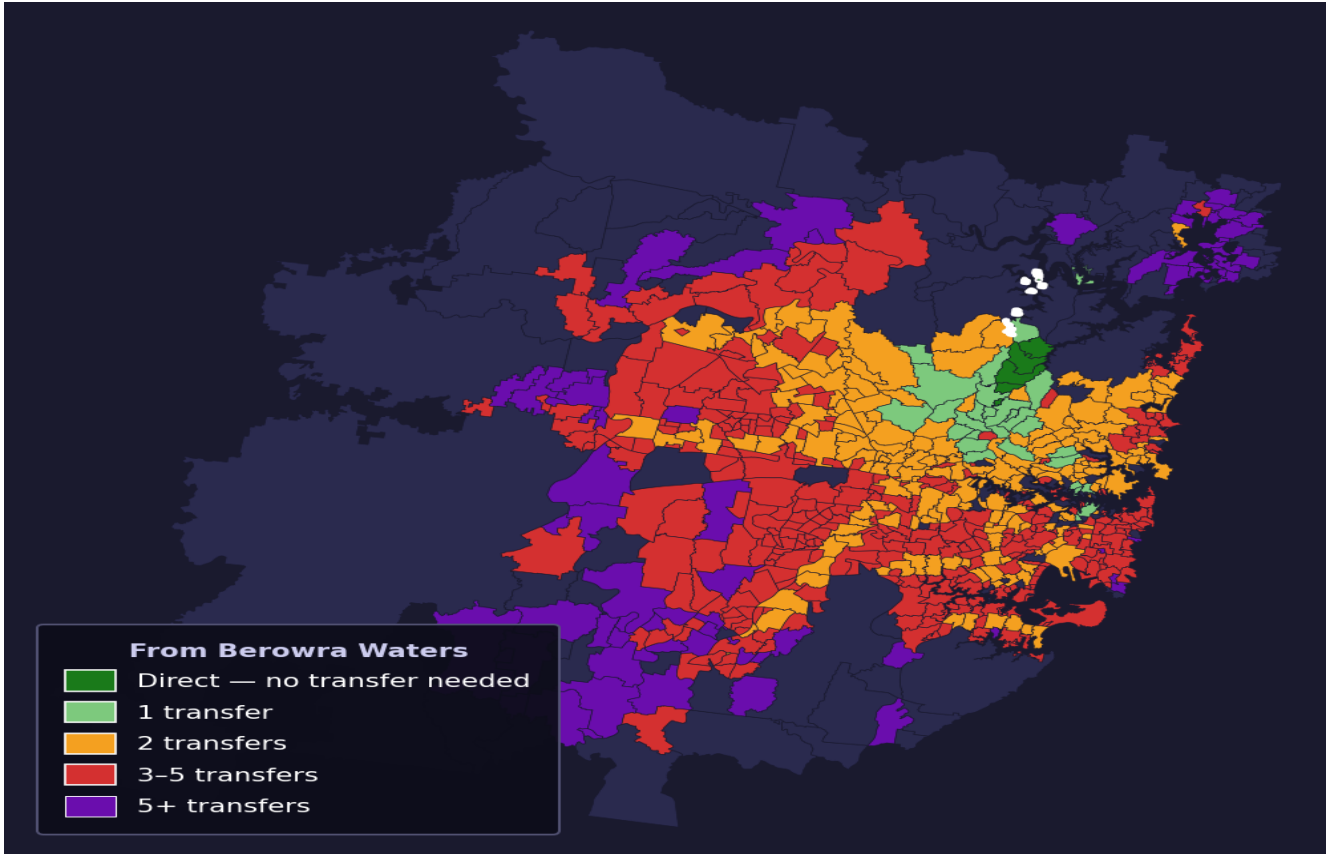

Berowra Waters

Rank #427 of 781 suburbs

| | | | |
|---|---|---|--|
| Composite 60 _{/100} | Journey Quality 52 _{/100} | Cost Efficiency 89 _{/100} | Connectivity 49 _{/100} |
|---|---|---|--|

| | |
|----------------------|------------|
| Direct (0 transfers) | 5 of 781 |
| 1 transfer | 31 of 781 |
| 2 transfers | 199 of 781 |
| 3-5 transfers | 363 of 781 |
| 5+ transfers | 182 of 781 |

| Destination | Time | Single Trip | Weekly |
|----------------|---------|-------------|------------|
| Sydney CBD | 95 min | \$5.54 | \$48.44/wk |
| Parramatta | 163 min | \$8.22 | \$50.00/wk |
| Sydney Airport | 164 min | \$7.71 | |
| Macquarie Park | 109 min | \$6.81 | \$49.95/wk |
| Olympic Park | 168 min | \$12.57 | \$50.00/wk |