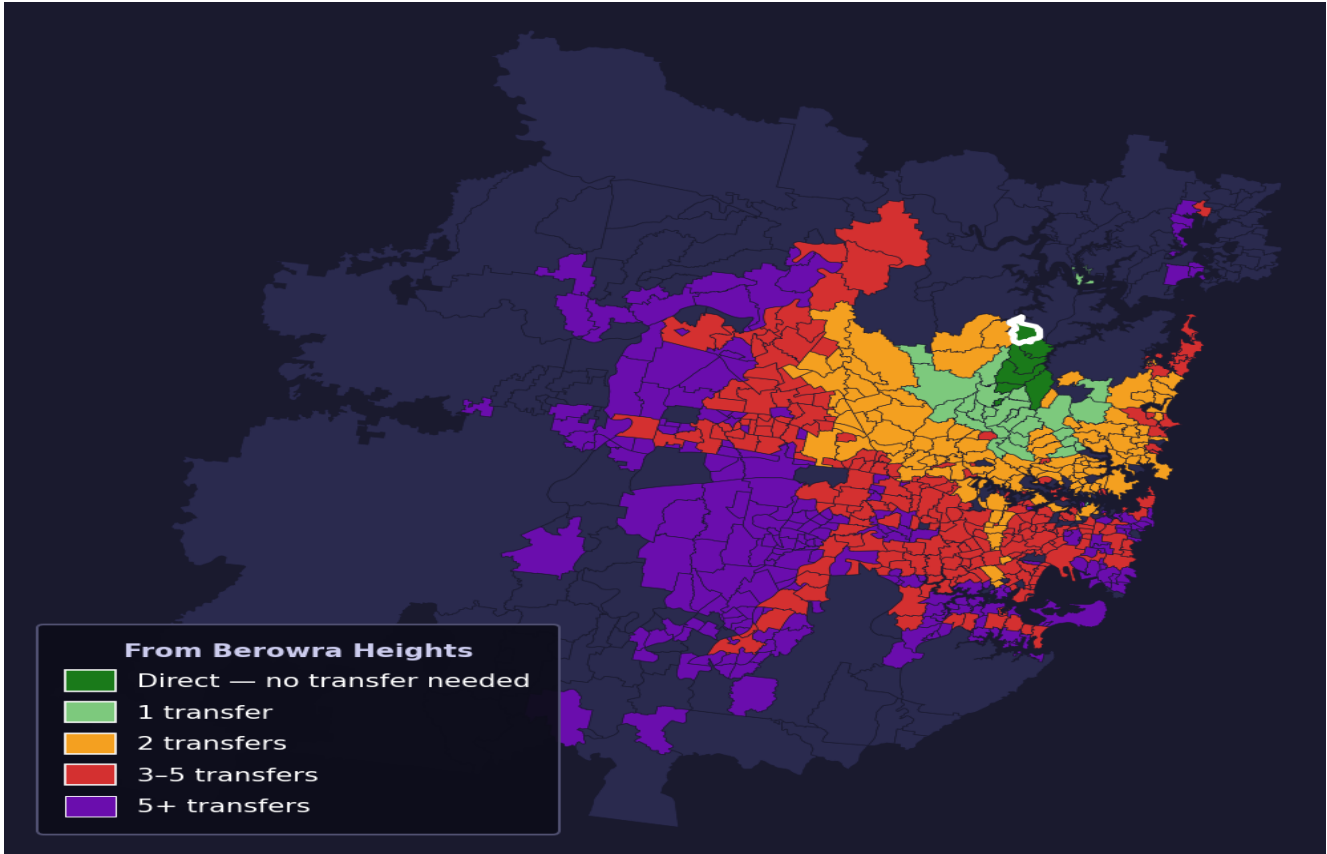

# Berowra Heights

Rank #449 of 781 suburbs

<b>Composite</b> <b>59</b> /100	<b>Journey Quality</b> <b>59</b> /100	<b>Cost Efficiency</b> <b>86</b> /100	<b>Connectivity</b> <b>36</b> /100
------------------------------------	--	--	---------------------------------------

<b>Direct (0 transfers)</b>	<b>6 of 781</b>
<b>1 transfer</b>	<b>28 of 781</b>
<b>2 transfers</b>	<b>127 of 781</b>
<b>3-5 transfers</b>	<b>233 of 781</b>
<b>5+ transfers</b>	<b>386 of 781</b>

Destination	Time	Single Trip	Weekly
Sydney CBD	82 min	\$4.87	\$47.56/wk
Parramatta	149 min	\$7.22	\$50.00/wk
Sydney Airport	144 min	\$7.17	
Macquarie Park	90 min	\$5.95	\$50.00/wk
Olympic Park	187 min	\$14.71	\$50.00/wk