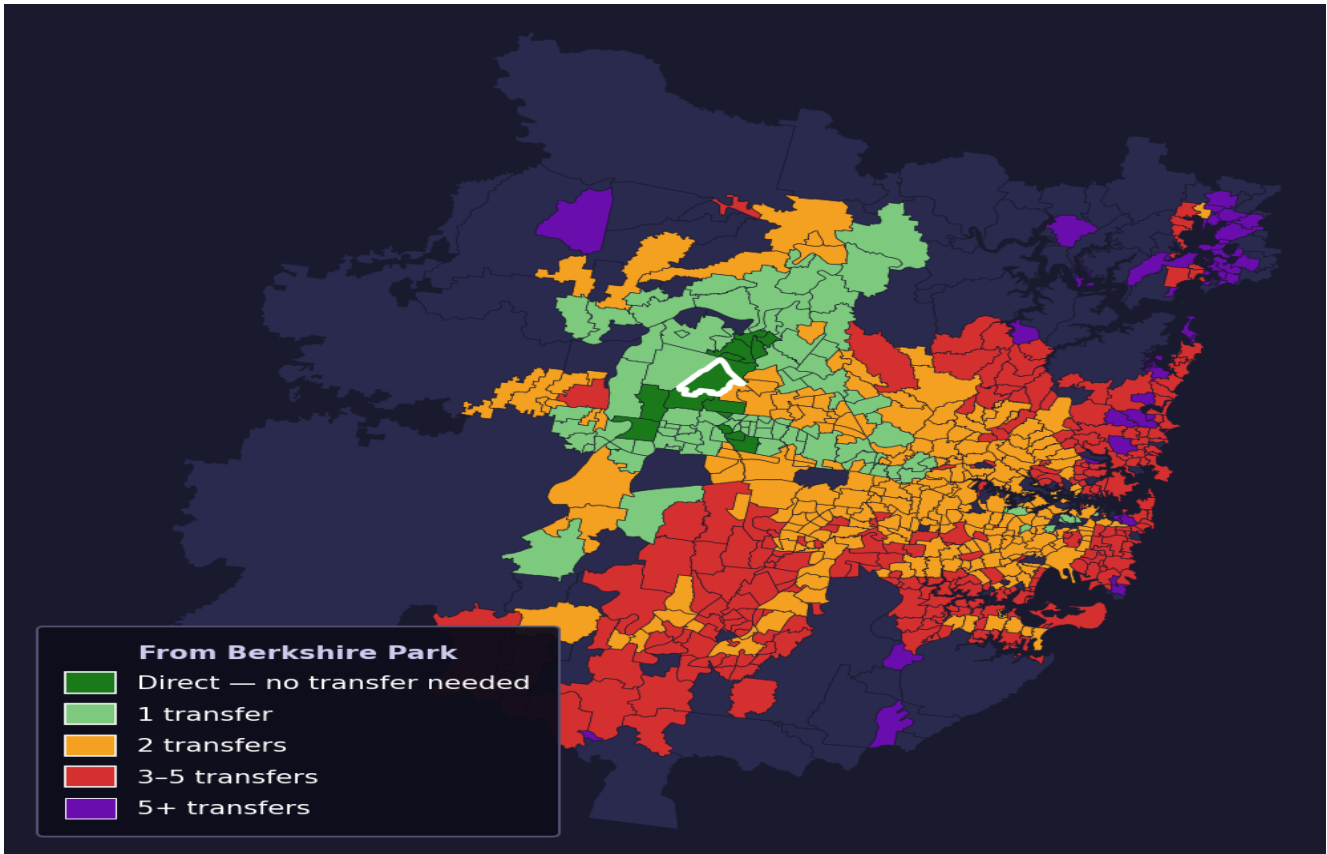

Berkshire Park

Rank #450 of 781 suburbs

Composite 59 /100	Journey Quality 41 /100	Cost Efficiency 93 /100	Connectivity 58 /100
------------------------------------	--	--	---------------------------------------

Direct (0 transfers)	14 of 781
1 transfer	91 of 781
2 transfers	263 of 781
3-5 transfers	266 of 781
5+ transfers	146 of 781

Destination	Time	Single Trip	Weekly
Sydney CBD	115 min	\$7.64	\$49.21/wk
Parramatta	114 min	\$7.24	\$49.21/wk
Sydney Airport	184 min	\$9.09	
Macquarie Park	98 min	\$6.53	\$50.00/wk
Olympic Park	148 min	\$9.12	\$50.00/wk