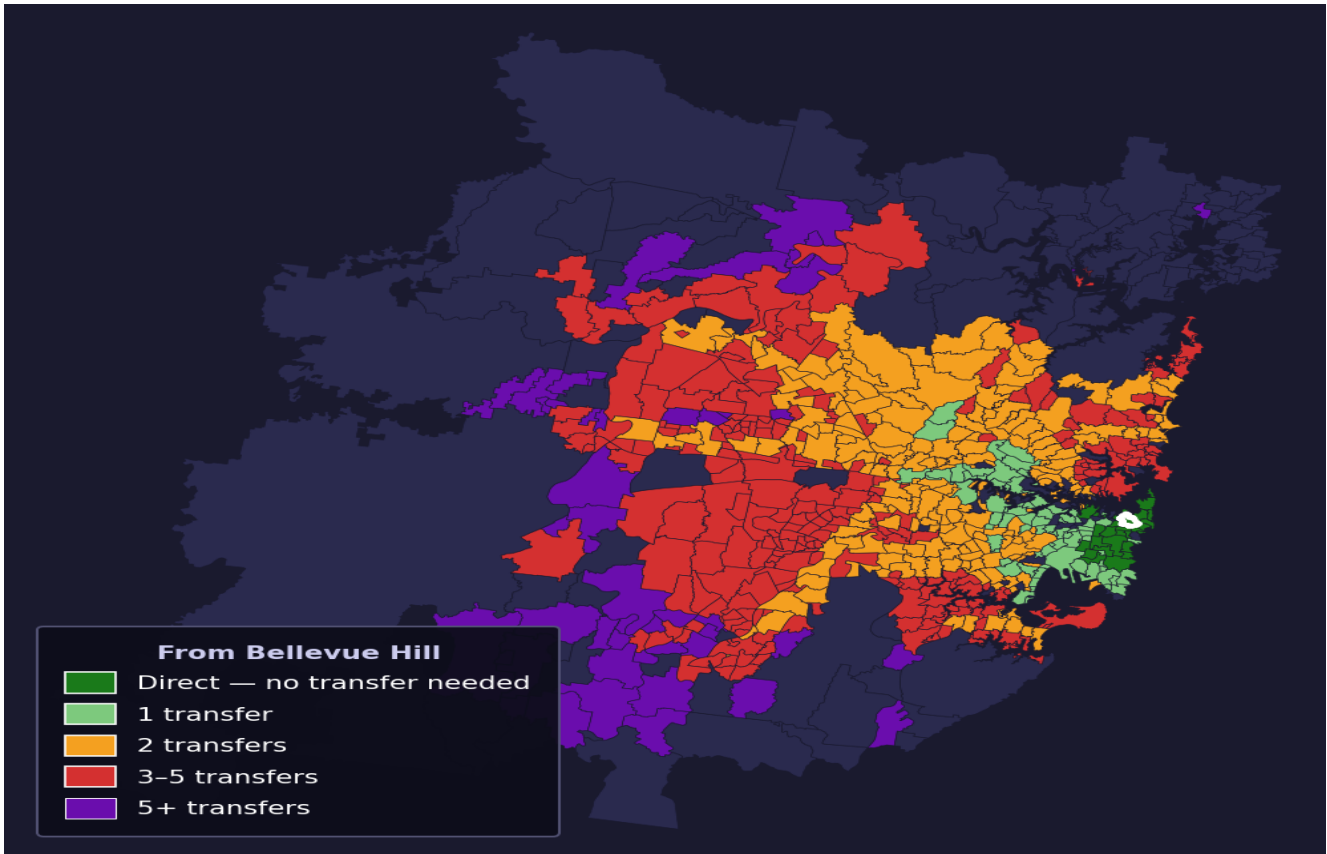

# Bellevue Hill

Rank #205 of 781 suburbs

<b>Composite</b> <b>71</b> <sub>/100</sub>	<b>Journey Quality</b> <b>75</b> <sub>/100</sub>	<b>Cost Efficiency</b> <b>83</b> <sub>/100</sub>	<b>Connectivity</b> <b>54</b> <sub>/100</sub>
---	---	---	--

Direct (0 transfers)	29 of 781
1 transfer	80 of 781
2 transfers	211 of 781
3-5 transfers	275 of 781
5+ transfers	185 of 781

Destination	Time	Single Trip	Weekly
Sydney CBD	52 min	\$3.45	\$34.50/wk
Parramatta	137 min	\$7.51	\$50.00/wk
Sydney Airport	112 min	\$4.65	
Macquarie Park	92 min	\$5.21	\$50.00/wk
Olympic Park	151 min	\$11.79	\$50.00/wk