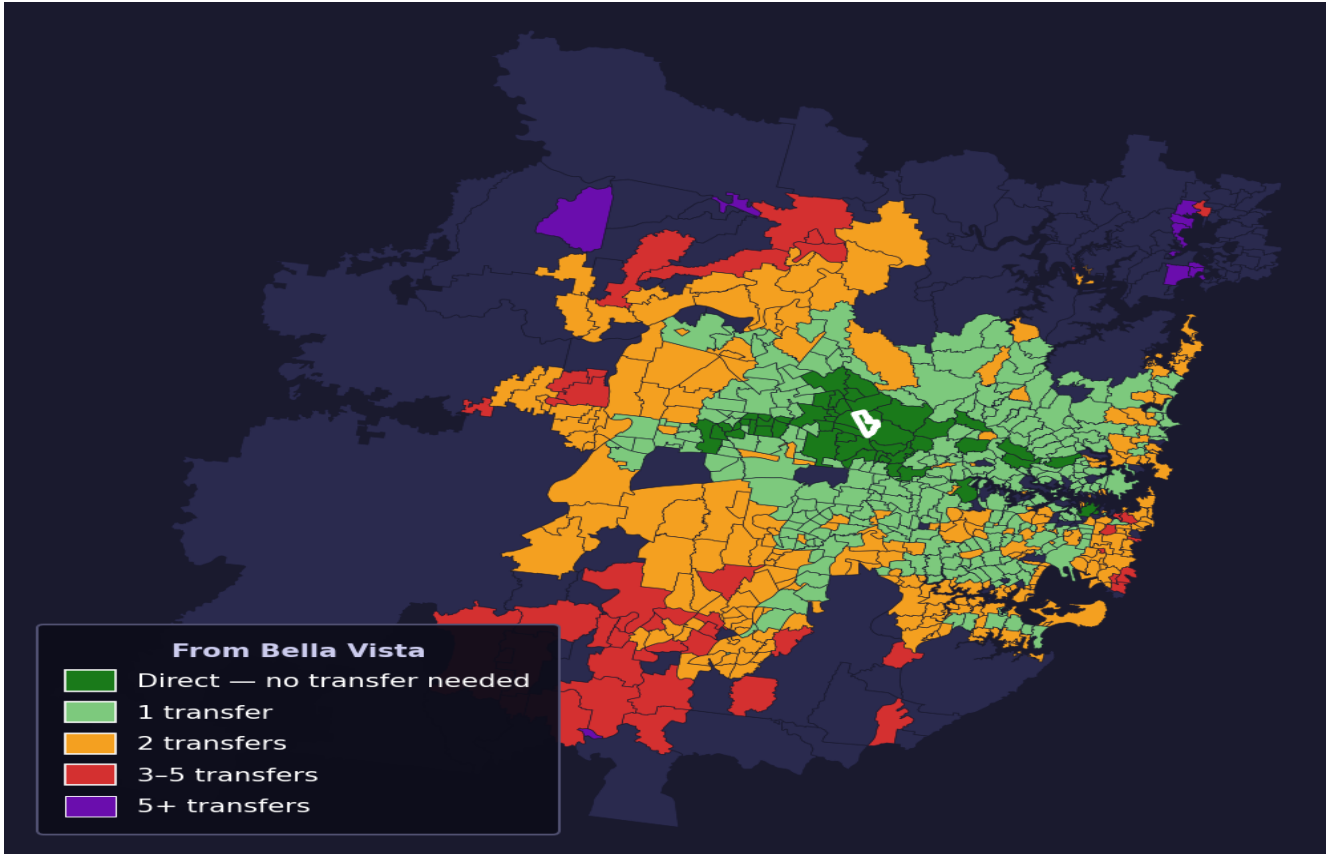

Bella Vista

Rank #104 of 781 suburbs

Composite 75 _{/100}	Journey Quality 72 _{/100}	Cost Efficiency 79 _{/100}	Connectivity 76 _{/100}
---	---	---	--

Direct (0 transfers)	50 of 781
1 transfer	291 of 781
2 transfers	258 of 781
3-5 transfers	46 of 781
5+ transfers	135 of 781

Destination	Time	Single Trip	Weekly
Sydney CBD	58 min	\$4.40	\$44.02/wk
Parramatta	34 min	\$4.03	\$40.30/wk
Sydney Airport	136 min	\$6.03	
Macquarie Park	40 min	\$4.04	\$40.08/wk
Olympic Park	94 min	\$6.24	\$50.00/wk