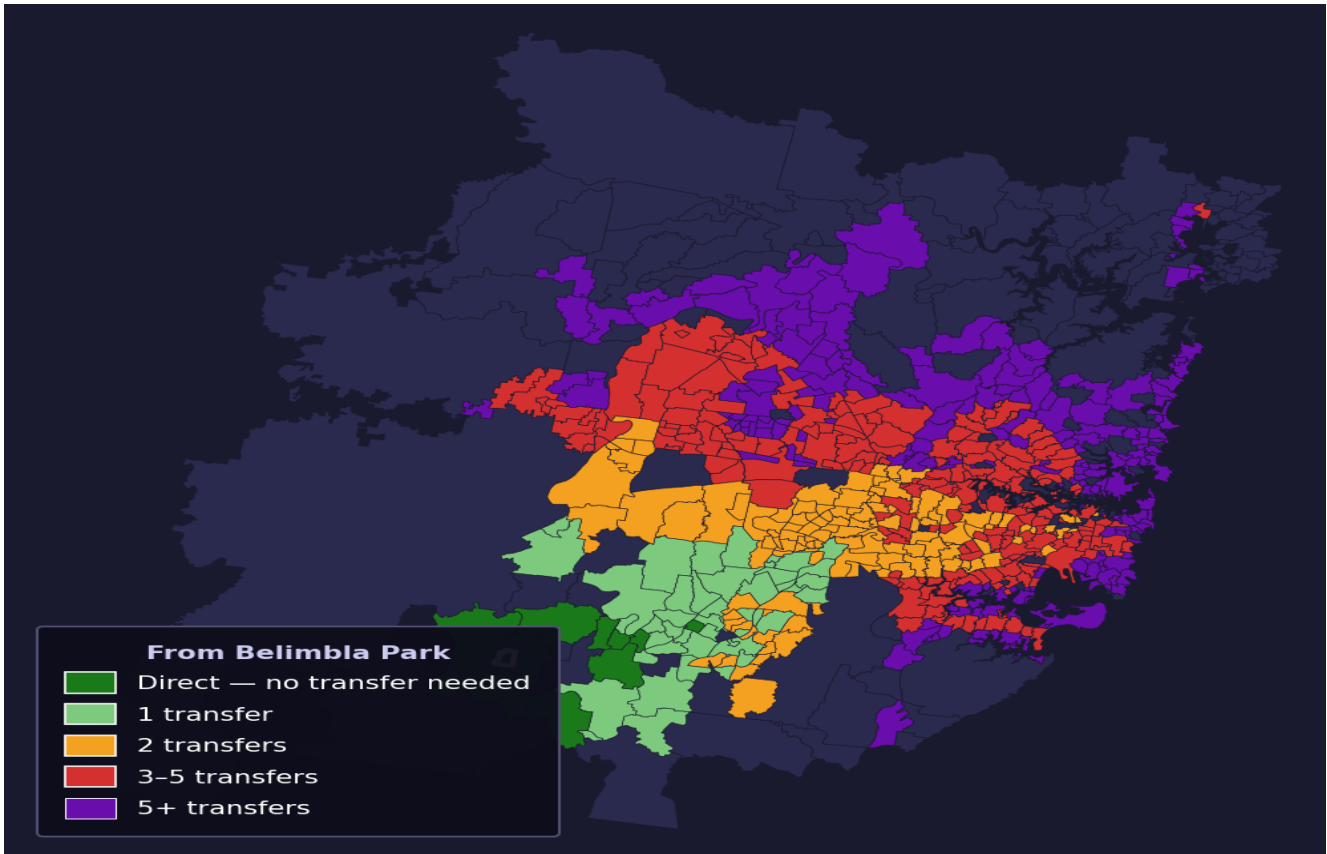

# Belimbla Park

Rank #733 of 781 suburbs

<b>Composite</b> <b>45</b> <sub>/100</sub>	<b>Journey Quality</b> <b>20</b> <sub>/100</sub>	<b>Cost Efficiency</b> <b>97</b> <sub>/100</sub>	<b>Connectivity</b> <b>39</b> <sub>/100</sub>
---	---	---	--

<b>Direct (0 transfers)</b>	<b>10 of 781</b>
<b>1 transfer</b>	<b>46 of 781</b>
<b>2 transfers</b>	<b>121 of 781</b>
<b>3-5 transfers</b>	<b>237 of 781</b>
<b>5+ transfers</b>	<b>366 of 781</b>

Destination	Time	Single Trip	Weekly
Sydney CBD	154 min	\$6.02	\$50.00/wk
Parramatta	187 min	\$9.53	\$50.00/wk
Sydney Airport	202 min	\$8.05	
Macquarie Park	218 min	\$11.01	\$50.00/wk
Olympic Park	128 min	\$6.93	\$50.00/wk