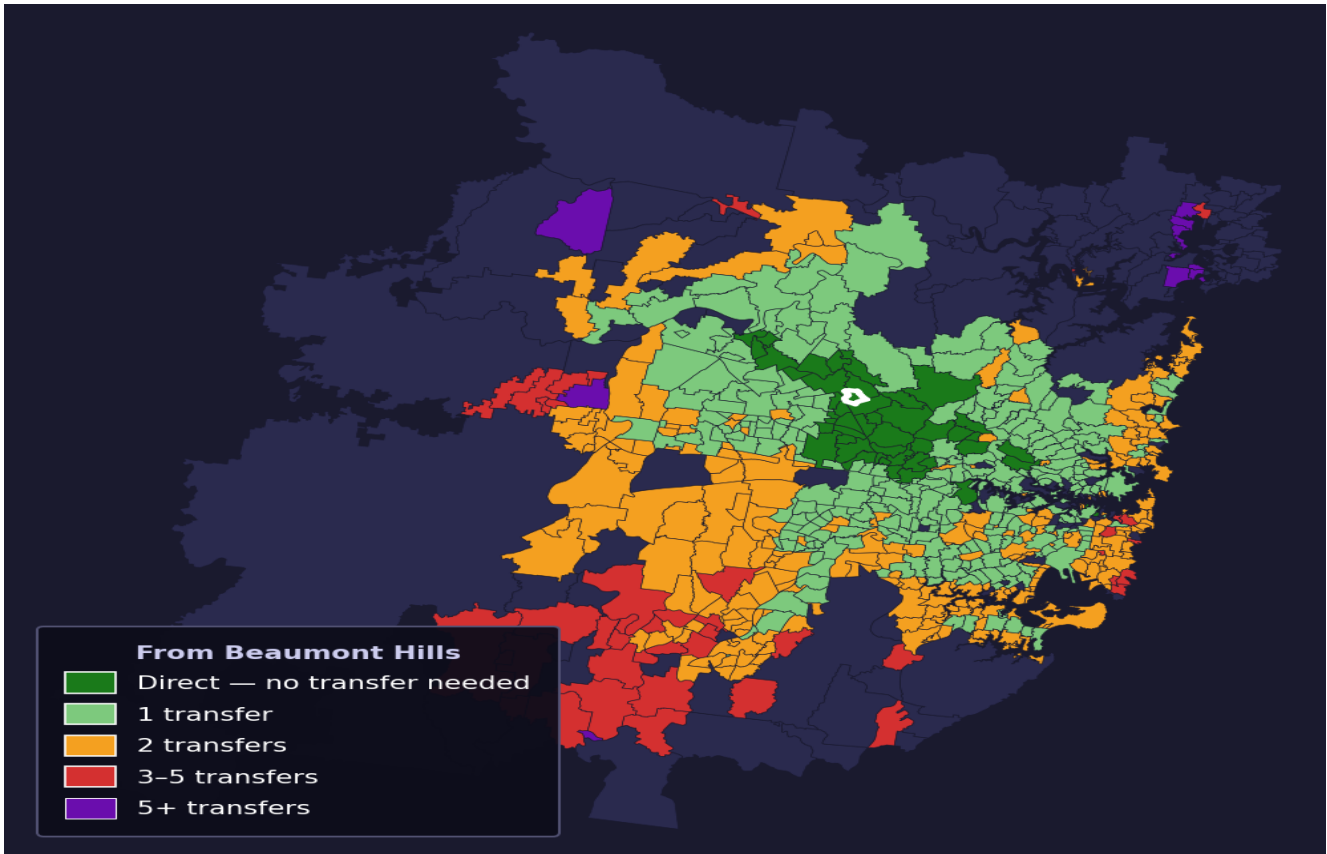

Beaumont Hills

Rank #181 of 781 suburbs

Composite 72 _{/100}	Journey Quality 62 _{/100}	Cost Efficiency 82 _{/100}	Connectivity 76 _{/100}
---	---	---	--

From Beaumont Hills	Count
Direct — no transfer needed	47 of 781
1 transfer	296 of 781
2 transfers	258 of 781
3-5 transfers	44 of 781
5+ transfers	135 of 781

Destination	Time	Single Trip	Weekly
Sydney CBD	75 min	\$5.73	\$50.00/wk
Parramatta	61 min	\$4.49	\$44.18/wk
Sydney Airport	153 min	\$7.71	
Macquarie Park	56 min	\$4.80	\$48.00/wk
Olympic Park	112 min	\$7.51	\$50.00/wk