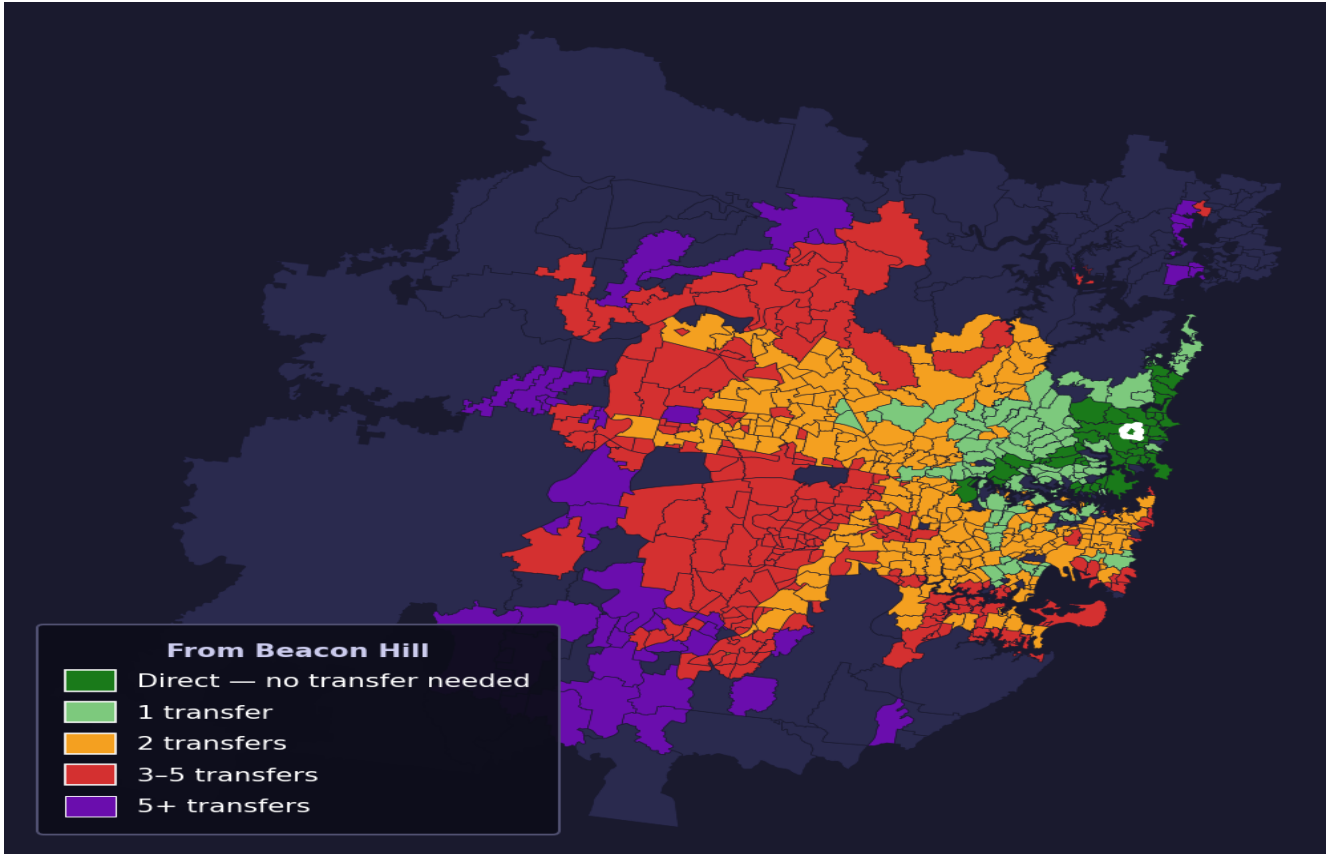

Beacon Hill

Rank #286 of 781 suburbs

Composite 67 _{/100}	Journey Quality 65 _{/100}	Cost Efficiency 81 _{/100}	Connectivity 60 _{/100}
---	---	---	--

Direct (0 transfers)	46 of 781
1 transfer	107 of 781
2 transfers	233 of 781
3-5 transfers	216 of 781
5+ transfers	178 of 781

Destination	Time	Single Trip	Weekly
Sydney CBD	71 min	\$5.15	\$50.00/wk
Parramatta	178 min	\$10.97	\$50.00/wk
Sydney Airport	165 min	\$7.88	
Macquarie Park	118 min	\$8.60	\$50.00/wk
Olympic Park	140 min	\$12.02	\$50.00/wk