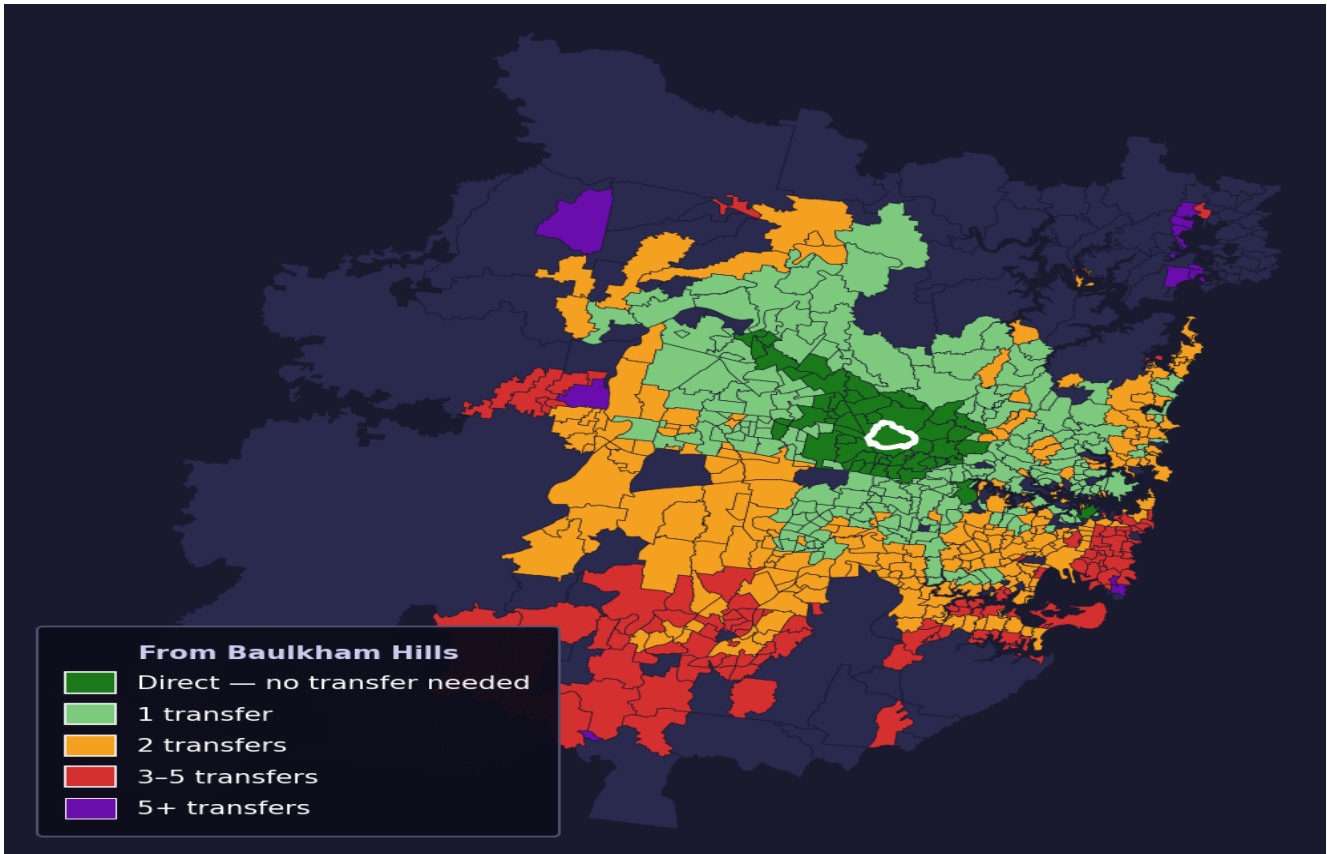

Baulkham Hills

Rank #250 of 781 suburbs

Composite 69 /100	Journey Quality 58 /100	Cost Efficiency 85 /100	Connectivity 71 /100
------------------------------------	--	--	---------------------------------------

Direct (0 transfers)	51 of 781
1 transfer	223 of 781
2 transfers	251 of 781
3-5 transfers	118 of 781
5+ transfers	137 of 781

Destination	Time	Single Trip	Weekly
Sydney CBD	83 min	\$5.98	\$50.00/wk
Parramatta	37 min	\$4.03	\$40.30/wk
Sydney Airport	140 min	\$6.91	
Macquarie Park	49 min	\$4.45	\$44.52/wk
Olympic Park	108 min	\$7.39	\$50.00/wk