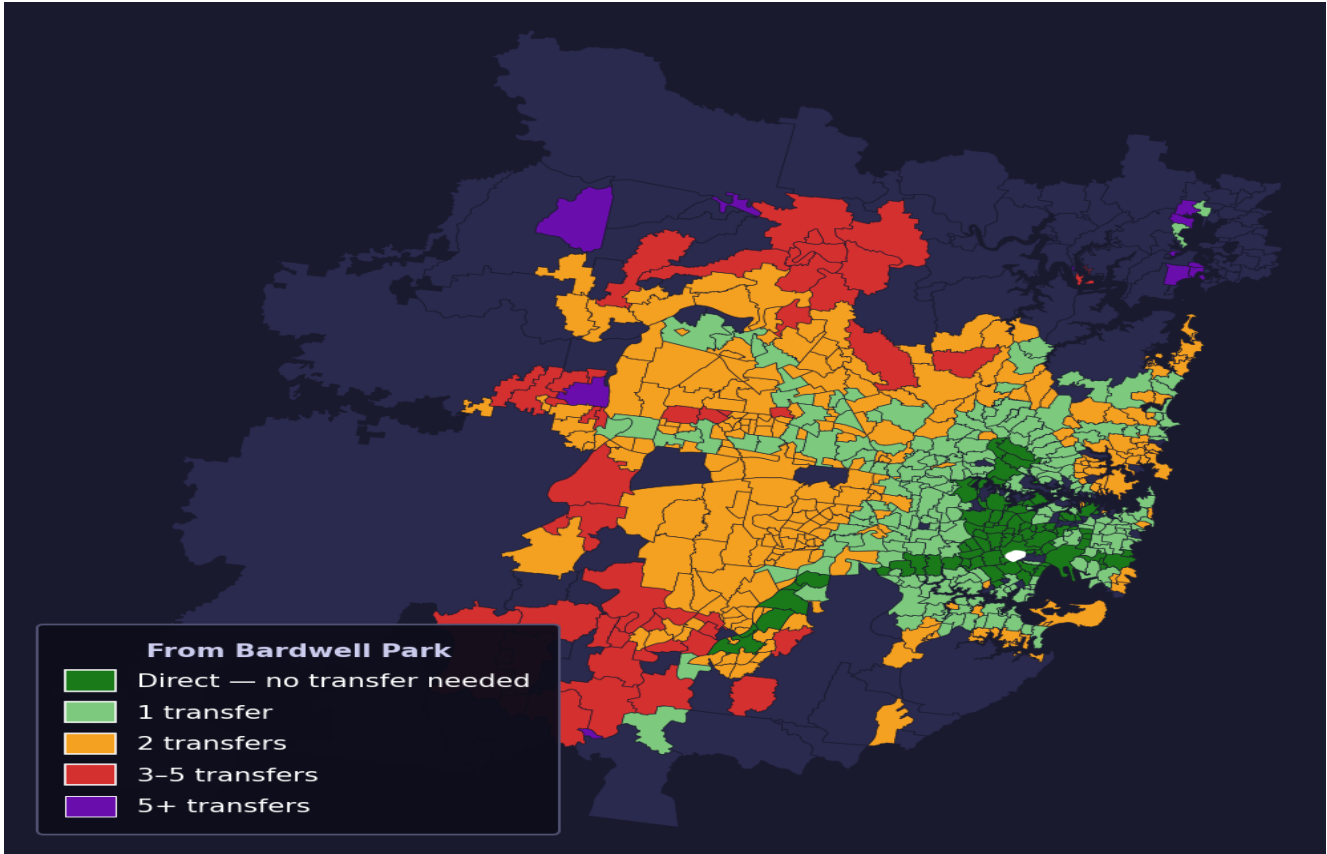

Bardwell Park

Rank #203 of 781 suburbs

Composite 71 _{/100}	Journey Quality 58 _{/100}	Cost Efficiency 86 _{/100}	Connectivity 77 _{/100}
---	---	---	--

Direct (0 transfers)	89 of 781
1 transfer	237 of 781
2 transfers	269 of 781
3-5 transfers	50 of 781
5+ transfers	135 of 781

Destination	Time	Single Trip	Weekly
Sydney CBD	83 min	\$4.79	\$47.90/wk
Parramatta	144 min	\$6.61	\$50.00/wk
Sydney Airport	90 min	\$3.88	
Macquarie Park	110 min	\$5.52	\$50.00/wk
Olympic Park	134 min	\$5.52	\$50.00/wk