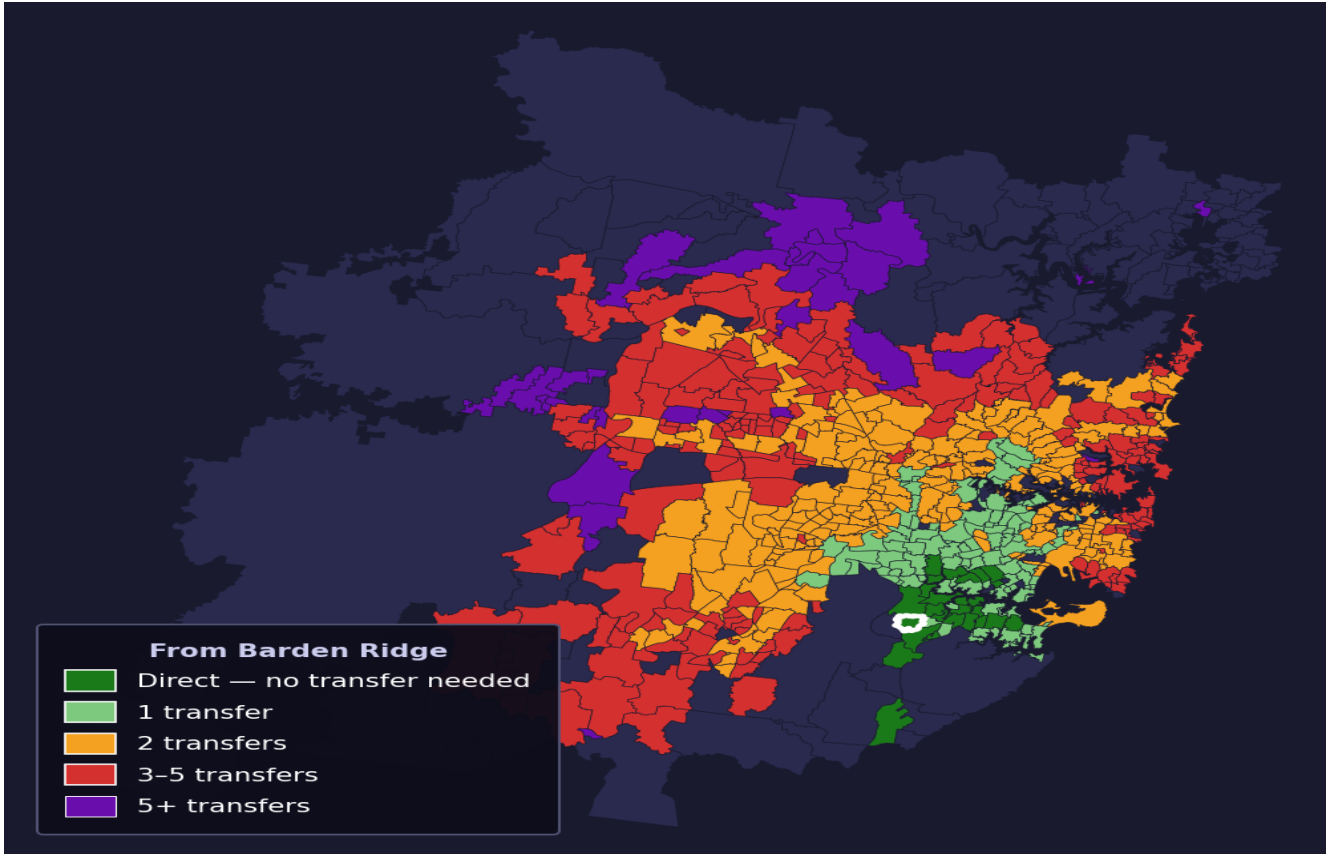

Barden Ridge

Rank #532 of 781 suburbs

Composite 55 /100	Journey Quality 30 /100	Cost Efficiency 96 /100	Connectivity 58 /100
------------------------------------	--	--	---------------------------------------

Direct (0 transfers)	25 of 781
1 transfer	116 of 781
2 transfers	251 of 781
3-5 transfers	220 of 781
5+ transfers	168 of 781

Destination	Time	Single Trip	Weekly
Sydney CBD	134 min	\$7.34	\$49.08/wk
Parramatta	127 min	\$6.86	\$50.00/wk
Sydney Airport	116 min	\$5.76	
Macquarie Park	167 min	\$8.04	\$50.00/wk
Olympic Park	140 min	\$7.63	\$49.99/wk