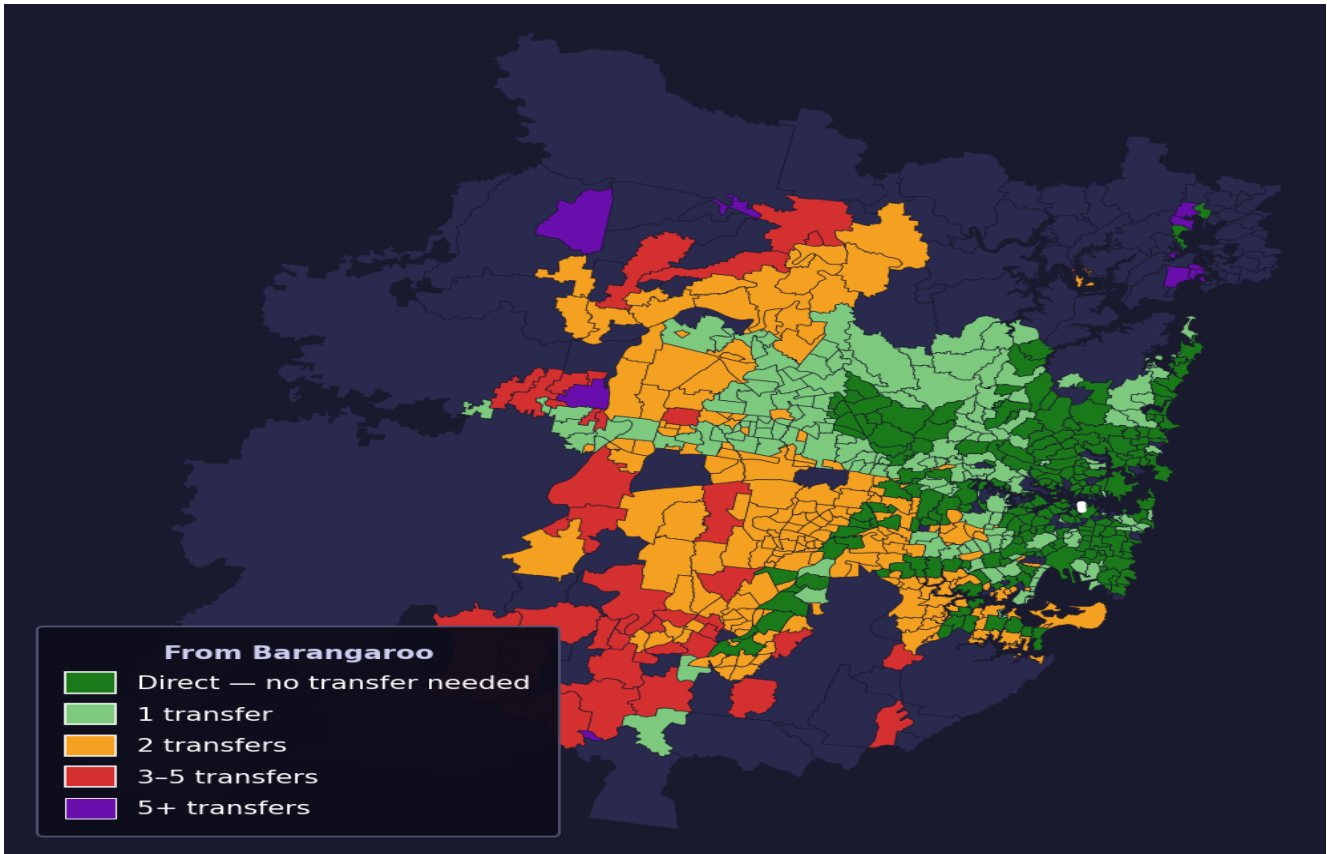

Barangaroo

Rank #10 of 781 suburbs

Composite 84 _{/100}	Journey Quality 97 _{/100}	Cost Efficiency 54 _{/100}	Connectivity 87 _{/100}
---	---	---	--

Direct (0 transfers)	228 of 781
1 transfer	173 of 781
2 transfers	206 of 781
3-5 transfers	42 of 781
5+ transfers	131 of 781

Destination	Time	Single Trip	Weekly
Sydney CBD	11 min	\$2.89	\$28.86/wk
Parramatta	85 min	\$6.97	\$50.00/wk
Sydney Airport	114 min	\$5.27	
Macquarie Park	32 min	\$3.82	\$38.22/wk
Olympic Park	72 min	\$6.70	\$50.00/wk