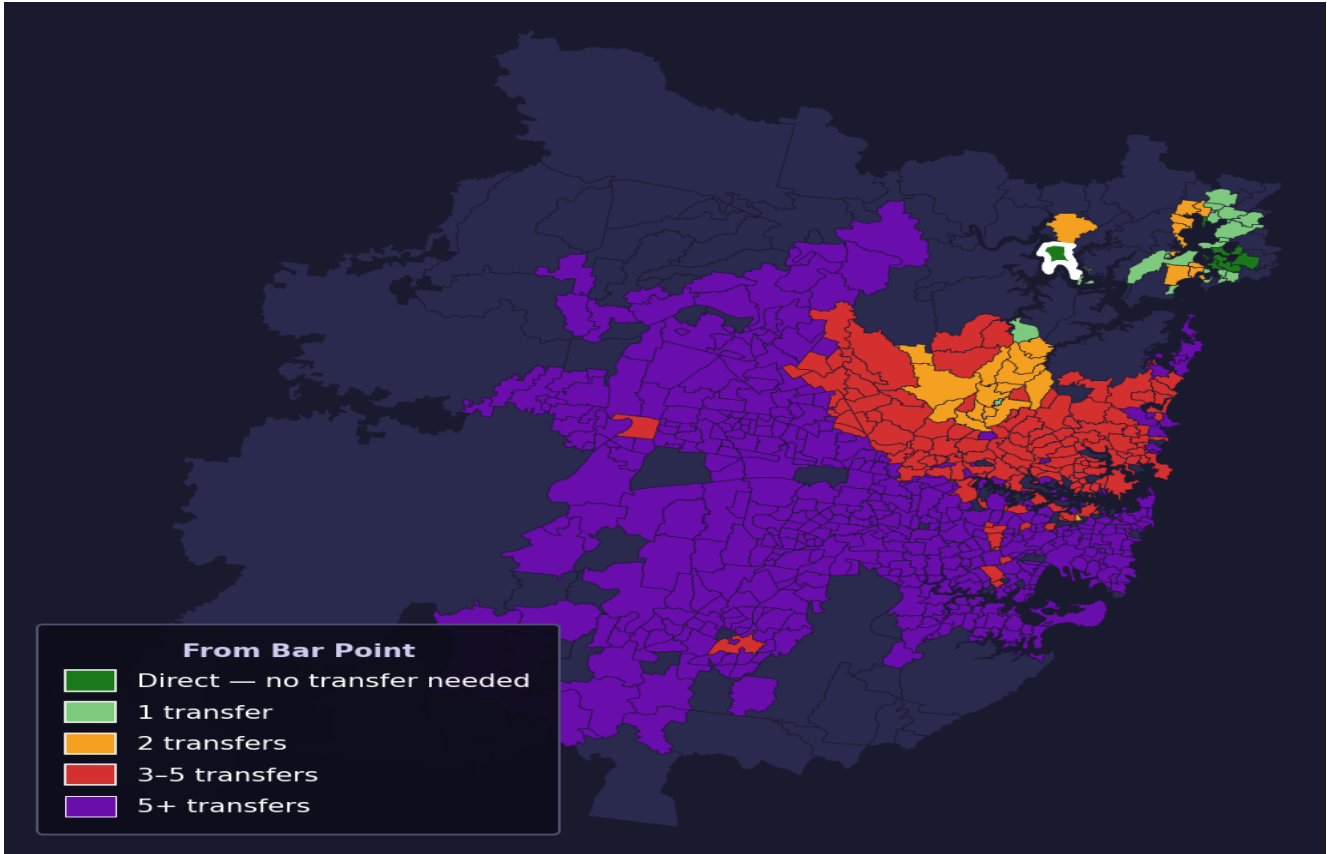

Bar Point

Rank #692 of 781 suburbs

Composite 48 /100	Journey Quality 36 /100	Cost Efficiency 94 /100	Connectivity 26 /100
------------------------------------	--	--	---------------------------------------

Direct (0 transfers)	8 of 781
1 transfer	18 of 781
2 transfers	26 of 781
3-5 transfers	142 of 781
5+ transfers	586 of 781

Destination	Time	Single Trip	Weekly
Sydney CBD	124 min	\$6.86	\$49.83/wk
Parramatta	208 min	\$10.69	\$50.00/wk
Sydney Airport	211 min	\$9.31	
Macquarie Park	157 min	\$8.82	\$50.00/wk
Olympic Park	187 min	\$14.71	\$50.00/wk