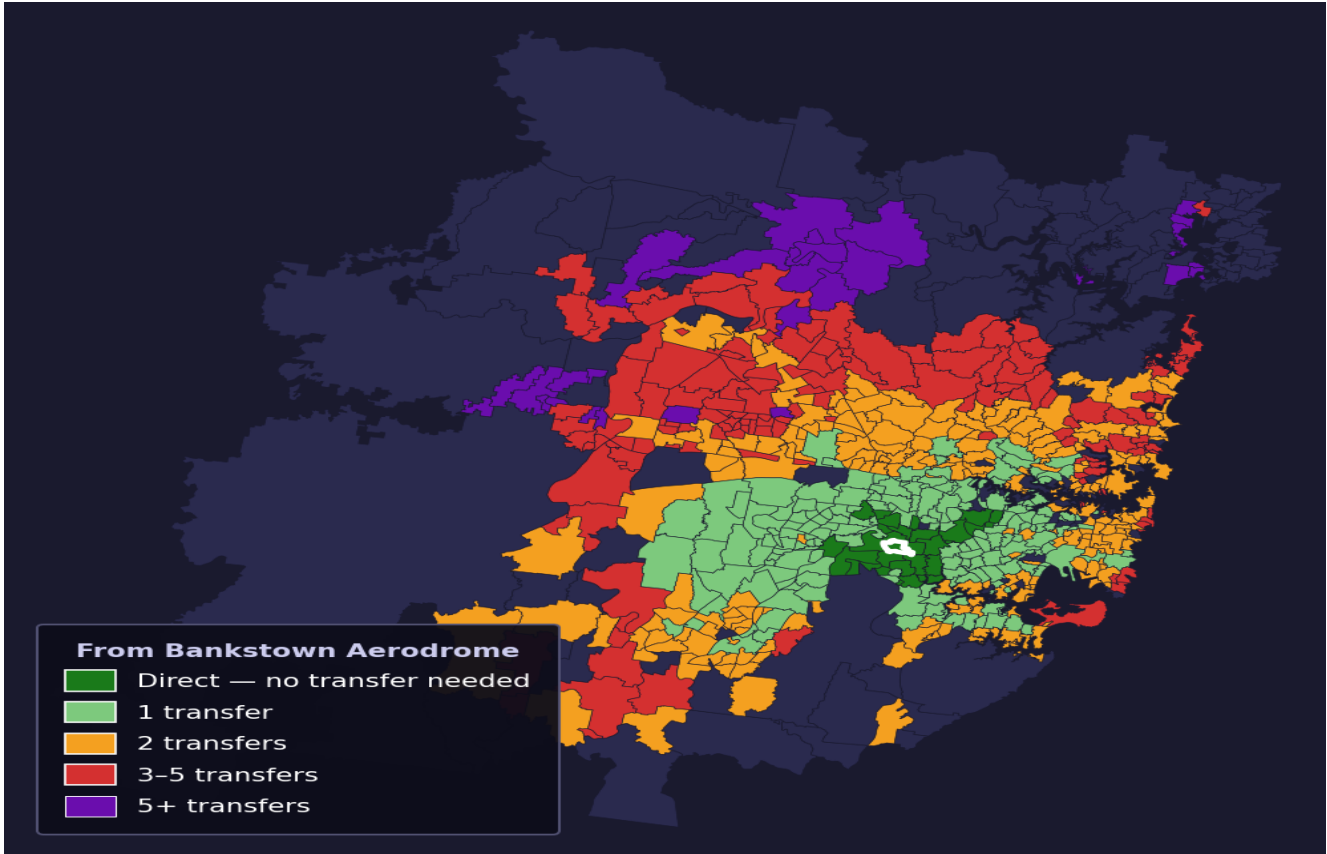

Bankstown Aerodrome

Rank #341 of 781 suburbs

Composite 65 /100	Journey Quality 49 /100	Cost Efficiency 92 /100	Connectivity 66 /100
------------------------------------	--	--	---------------------------------------

Direct (0 transfers)	30 of 781
1 transfer	196 of 781
2 transfers	244 of 781
3-5 transfers	151 of 781
5+ transfers	159 of 781

Destination	Time	Single Trip	Weekly
Sydney CBD	100 min	\$5.36	\$44.76/wk
Parramatta	116 min	\$7.14	\$48.48/wk
Sydney Airport	112 min	\$6.85	
Macquarie Park	144 min	\$7.67	\$50.00/wk
Olympic Park	88 min	\$6.31	\$50.00/wk