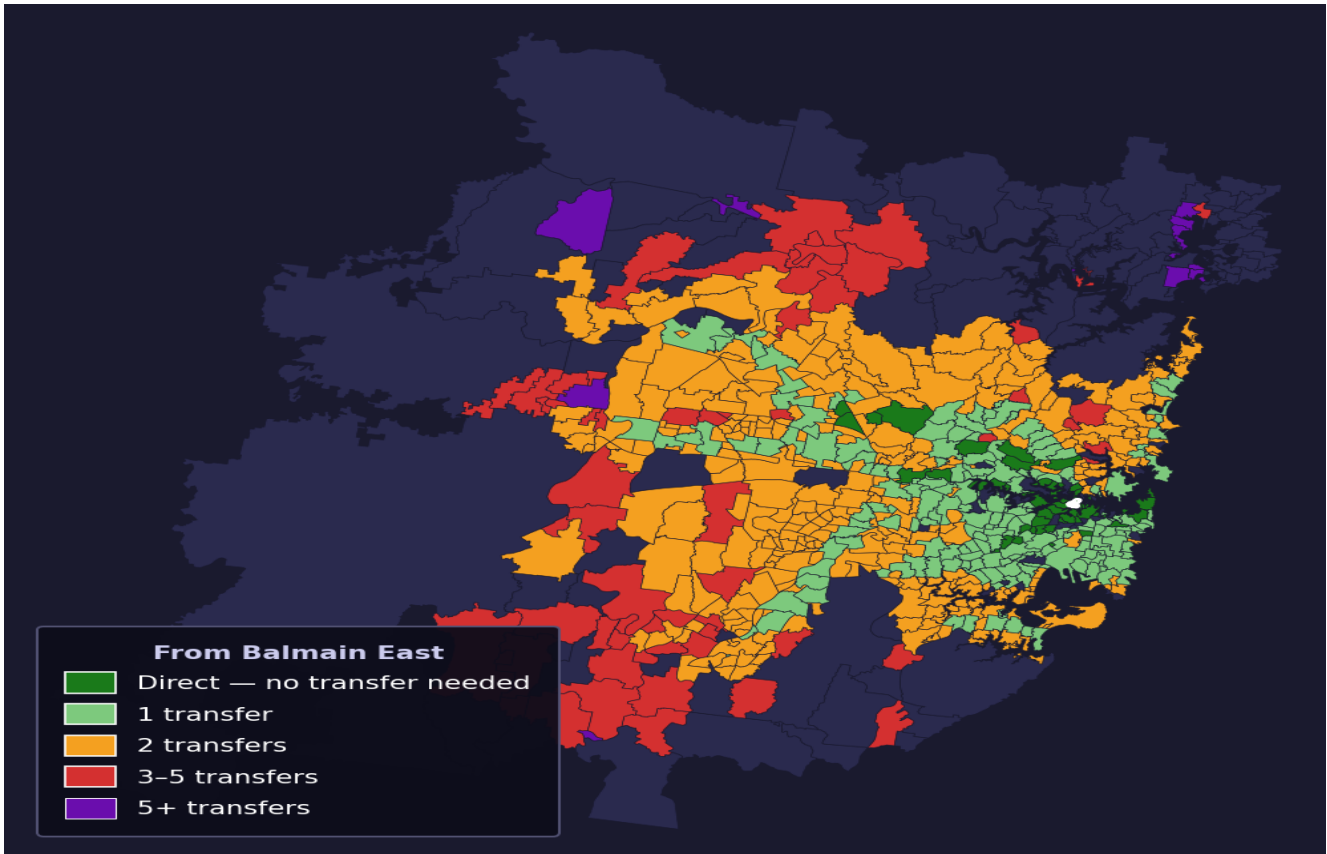

Balmain East

Rank #37 of 781 suburbs

Composite 78 _{/100}	Journey Quality 90 _{/100}	Cost Efficiency 62 _{/100}	Connectivity 73 _{/100}
---	---	---	--

Direct (0 transfers)	54 of 781
1 transfer	197 of 781
2 transfers	333 of 781
3-5 transfers	63 of 781
5+ transfers	133 of 781

Destination	Time	Single Trip	Weekly
Sydney CBD	24 min	\$2.79	\$27.86/wk
Parramatta	96 min	\$6.37	\$50.00/wk
Sydney Airport	126 min	\$5.32	
Macquarie Park	41 min	\$3.99	\$39.88/wk
Olympic Park	85 min	\$5.79	\$50.00/wk