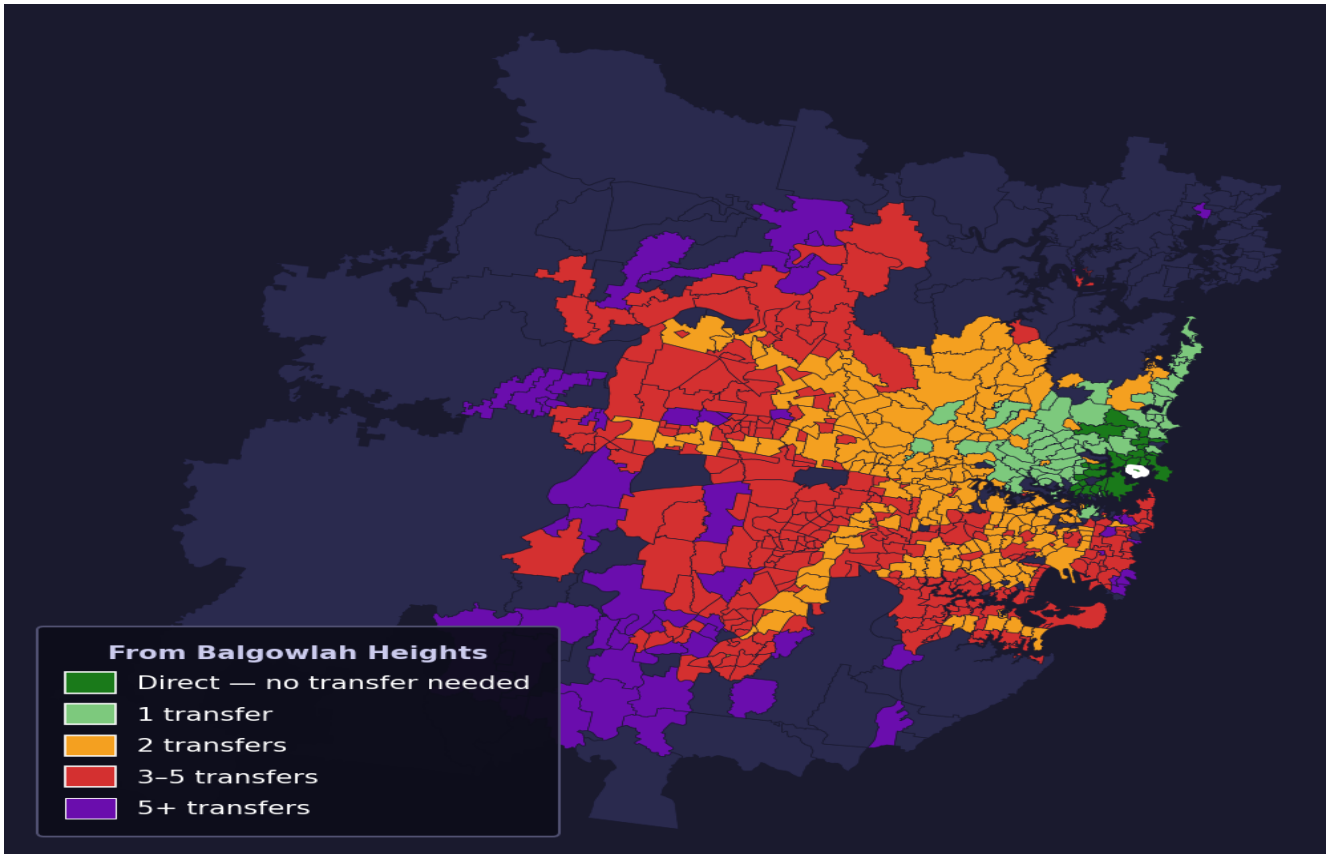

Balgowlah Heights

Rank #334 of 781 suburbs

Composite 65 _{/100}	Journey Quality 65 _{/100}	Cost Efficiency 81 _{/100}	Connectivity 52 _{/100}
---	---	---	--

Direct (0 transfers)	28 of 781
1 transfer	63 of 781
2 transfers	201 of 781
3-5 transfers	294 of 781
5+ transfers	194 of 781

Destination	Time	Single Trip	Weekly
Sydney CBD	71 min	\$5.23	\$49.30/wk
Parramatta	142 min	\$8.65	\$50.00/wk
Sydney Airport	159 min	\$7.13	
Macquarie Park	82 min	\$6.16	\$50.00/wk
Olympic Park	122 min	\$6.43	\$50.00/wk