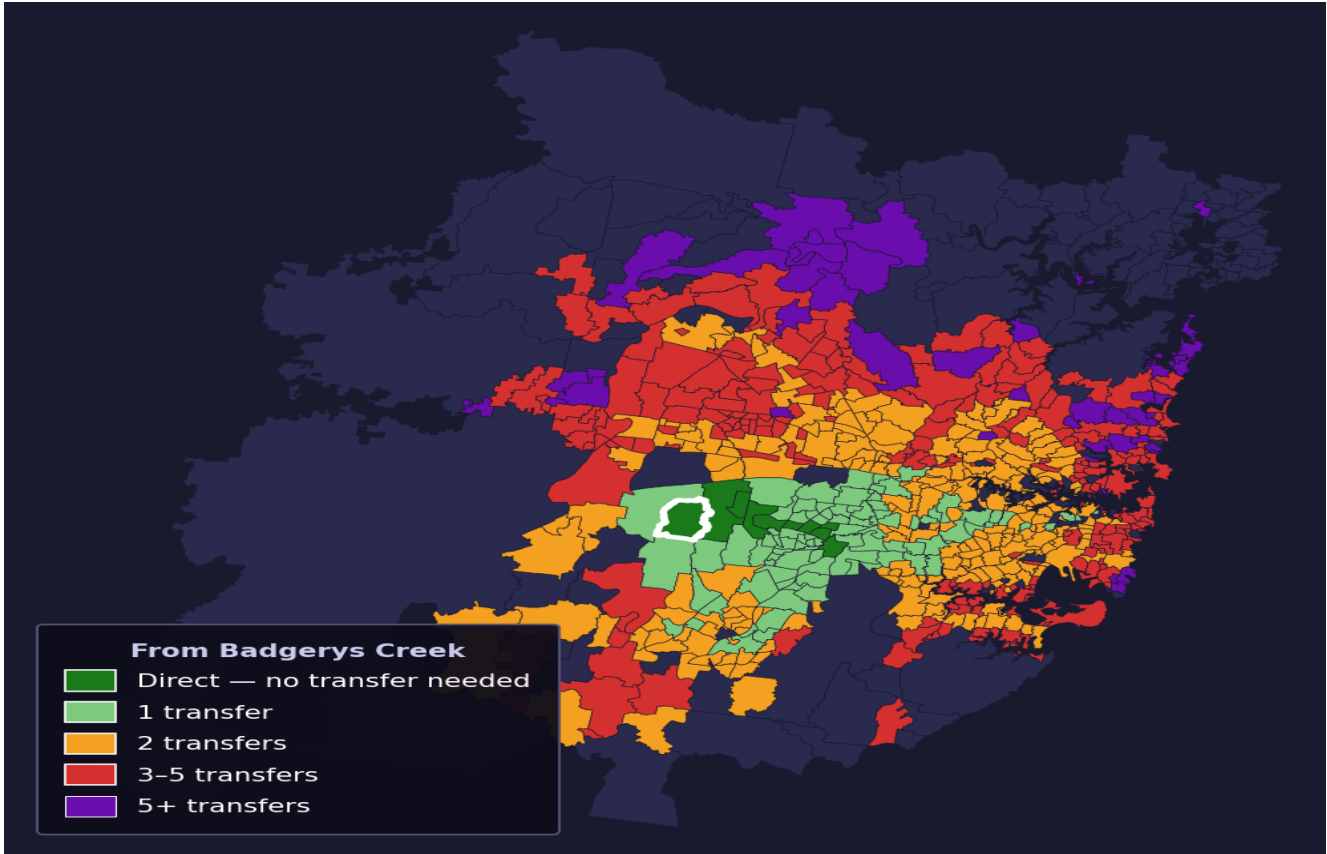

Badgerys Creek

Rank #700 of 781 suburbs

Composite 47 _{/100}	Journey Quality 14 _{/100}	Cost Efficiency 98 _{/100}	Connectivity 55 _{/100}
---	---	---	--

Direct (0 transfers)	9 of 781
1 transfer	94 of 781
2 transfers	257 of 781
3-5 transfers	232 of 781
5+ transfers	188 of 781

Destination	Time	Single Trip	Weekly
Sydney CBD	163 min	\$8.45	\$50.00/wk
Parramatta	115 min	\$6.32	\$50.00/wk
Sydney Airport	210 min	\$9.67	
Macquarie Park	172 min	\$8.29	\$50.00/wk
Olympic Park	163 min	\$7.45	\$50.00/wk