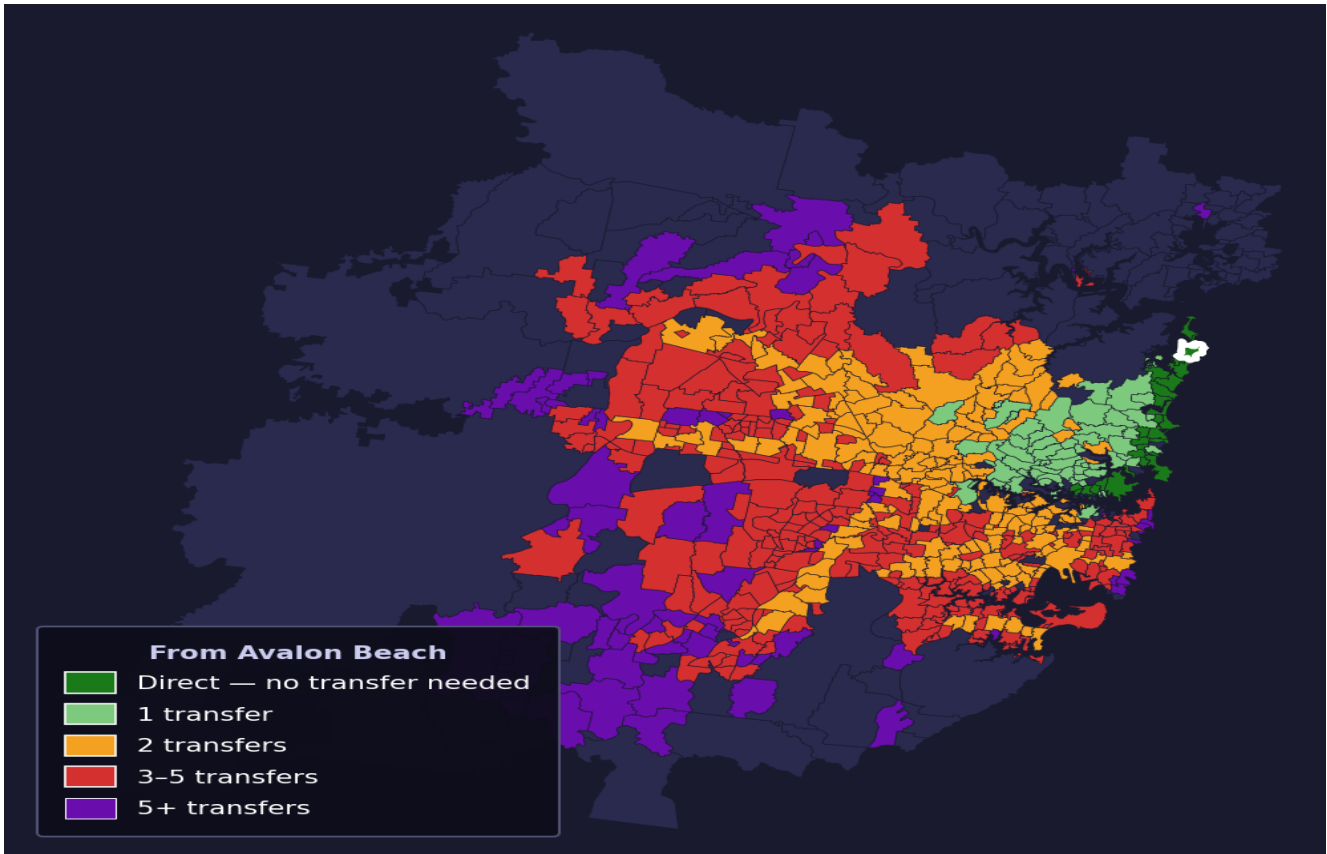

Avalon Beach

Rank #438 of 781 suburbs

Composite 60 _{/100}	Journey Quality 48 _{/100}	Cost Efficiency 90 _{/100}	Connectivity 52 _{/100}
---	---	---	--

Direct (0 transfers)	31 of 781
1 transfer	65 of 781
2 transfers	188 of 781
3-5 transfers	287 of 781
5+ transfers	209 of 781

Destination	Time	Single Trip	Weekly
Sydney CBD	102 min	\$6.54	\$50.00/wk
Parramatta	190 min	\$10.62	\$50.00/wk
Sydney Airport	176 min	\$9.18	
Macquarie Park	134 min	\$8.13	\$50.00/wk
Olympic Park	175 min	\$13.44	\$50.00/wk